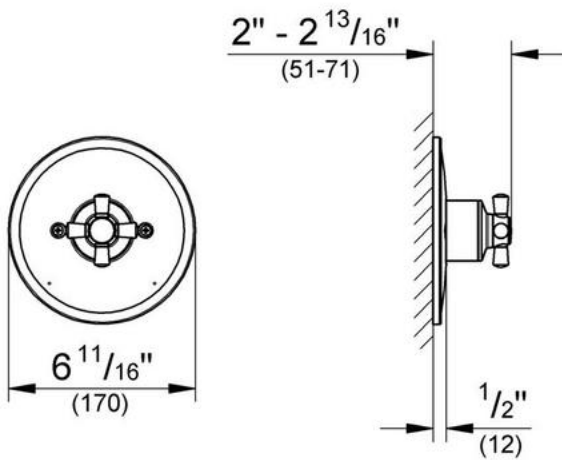

Finish Options

19 311 000 Starlight® Chrome
19 311 ENO Infinity Brushed Nickel