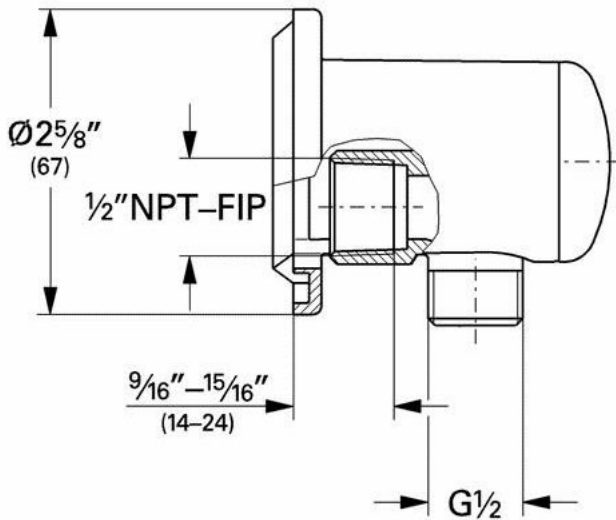

Finish Options

28 672 000 Chrome