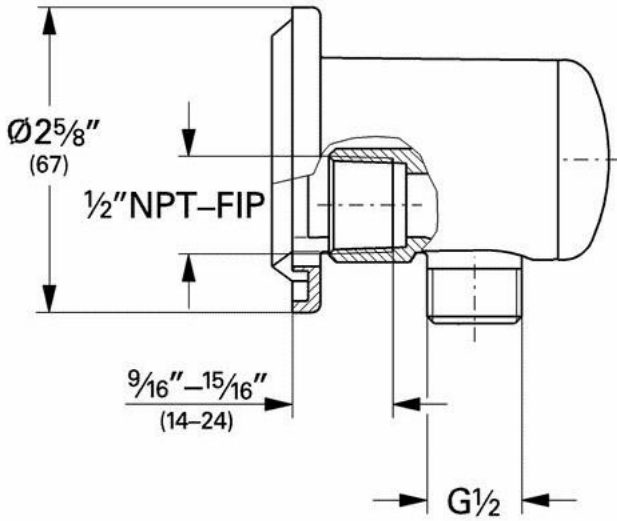

Finish Options

28 672 000 Chrome