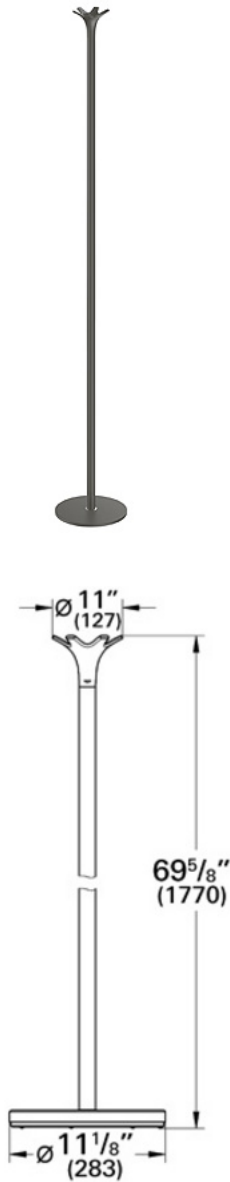

## 40 387 Robe Stand

### Description

-AVAILABLE ONLY THROUGH AUTHORIZED GROHE ONDUS SHOWROOMS-  
Free standing

### Flow Rate

N/A

### Finish Options

- 40 387 OOO Starlight® Chrome
- 40 387 KS0 Velvet Black
- 40 387 LS0 Moon White
- 40 387 BS0 Titanium