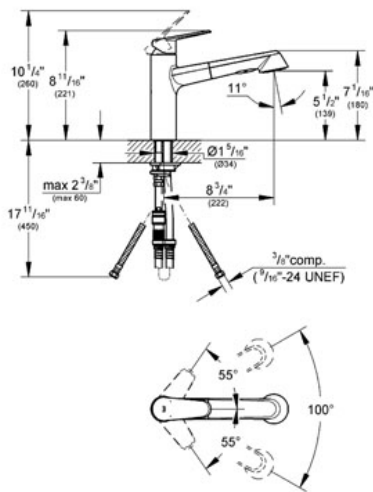

Product Description:
Single-lever sink mixer 1/2"

Standard Specification:

- GROHE SilkMove® ceramic cartridge
- GROHE StarLight® finish
- GROHE EcoJoy® technology for less water and perfect flow
- Single hole installation
- **Dual Spray Pull-Out**
- Adjustable flow rate limiter
- Swivel cast spout with stop limiter
- **SpeedClean** anti-lime system
- Diverter: aerator/shower jet
- Automatic return to aerator
- Stainless Steel Braided Flexible Supplies
- Quick installation system
- Single Lever Handle
- Max Flow Rate 1.75 gpm (6.6 L/min)