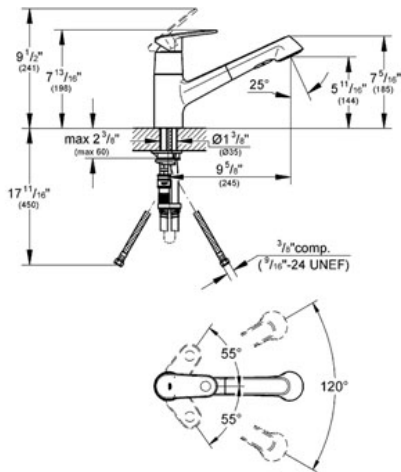

Product Description:
Single-lever sink mixer 1/2"

Standard Specification:

- GROHE StarLight® finish
- GROHE SilkMove® ceramic cartridge
- Low spout
- Single hole installation
- Metal lever
- Adjustable flow rate limiter
- Pull-out spray
- Diverter: aerator/shower jet
- Automatic return to aerator
- Swivel area 120°
- Stainless Steel Braided Flexible Supplies
- Quick installation system
- **Protected against backflow**
- Max Flow Rate 1.75 gpm (6.6 L/min)