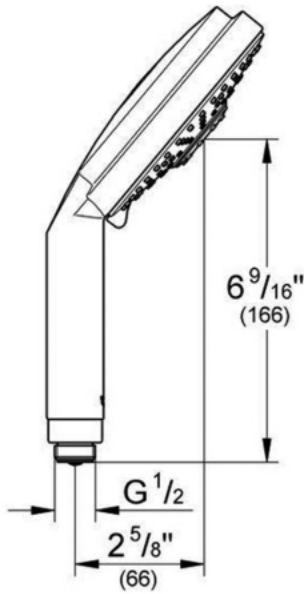

Rainshower 28 871

Hand-held

Description

GROHE DreamSpray® Technology
3 spray patterns
5" face
SpeedClean anti-lime system
Multiple shell handle construction prevents heat transfer

Spray patterns:
Rain spray
Jet spray
Laminar

Flow Rate

2.5 gpm at 80 psi

Code Compliance

* ASME/ANSI A112.18.M

Finish Options

28 871 000 Chrome