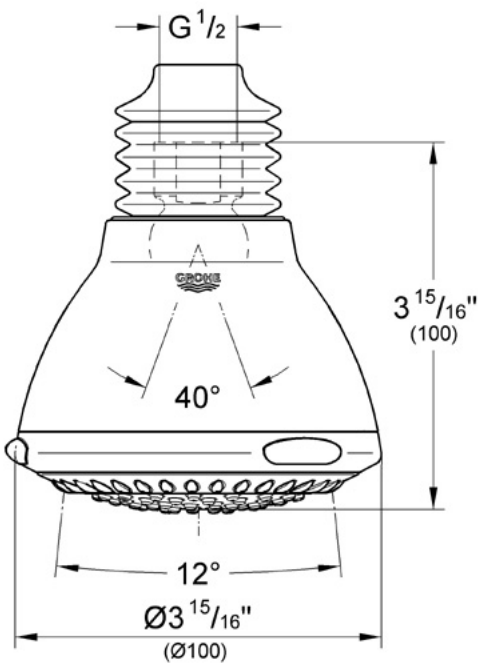

Movario 28 445
Trio Shower Head

Description

-LIMITED AVAILABILITY-

3 spray patterns
Euro style with gray bellows
1/2" NPT female threads
GROHE DreamSpray® Technology
SpeedClean anti-lime system
Can be used with standard shower arm

Spray patterns:
Normal spray
Rain spray
Jet spray

Flow Rate

2.5 gpm at 80 psi (9.5 lpm)

Code Compliance

* ASME/ANSI A112.18.M

Finish Options

28 445 000 Chrome