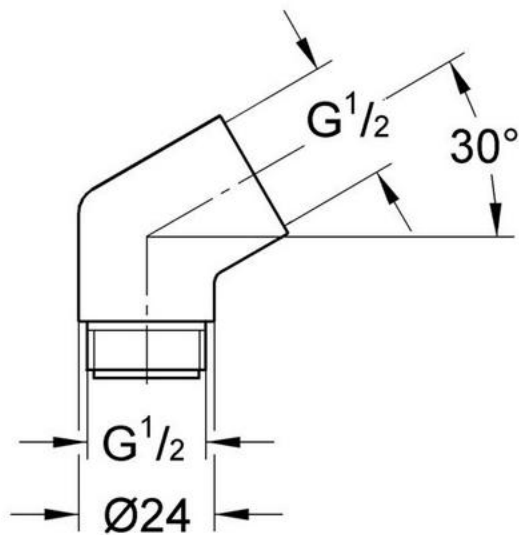

28 389 Adapter Elbow

Description

For use with Hand Shower Holder or Shower Bar

Flow Rate

N/A

Finish Options

28 389 000 Starlight® Chrome
28 389 AVO Infinity Satin Nickel