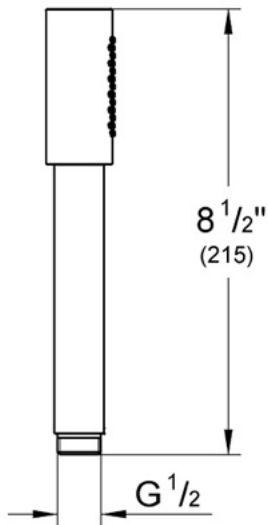

28 341 Hand Shower

Description

GROHE DreamSpray® Technology
Speedclean anti-lime system

Spray: Non-adjustable wide spray

Flow Rate

2.5 gpm at 80 psi

Code Compliance

ASME/ANSI A112.18.1M