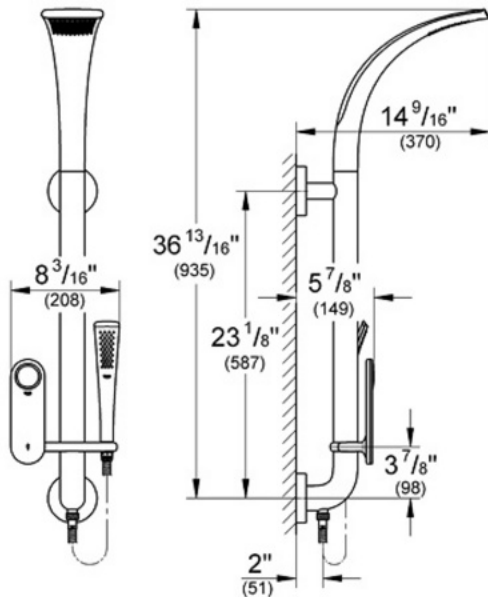

27 198 AquaFountain Digital Shower System

Description

-AVAILABLE ONLY THROUGH AUTHORIZED GROHE ONDUS SHOWROOMS-

Advance touch operating panel with backlit icons
Integrated shower head & hand shower design
Integrated digital display and user-friendly menu navigation

6 function options: digital temperature control $\pm$;
digital water flow control $\pm$; Start & pause control;
clock setting; standby design set; and calibration set

2 programmable personalized pre-sets; His & Hers
Dual-spray shower head (wide spray and ribbon flow) and
wide spray hand shower

Diverts between shower head (wide spray or ribbon) and
hand shower

Maximum 2.5 gpm at 80 PSI (9.5 lpm) per outlet

Includes GROHE Ondus hand shower 27 185

Automatic safety shut-off (programmable)

GROHE SafeStop at 100°F

Wall mounted installation

Battery status indicator on display

Extra low voltage supply 6 V DC incl. cable protection
and cables

Requires concealed thermostat unit 36 072 and
installation kit 36 077 (sold separately)

Flow Rate

Maximum 2.5 gpm at 80 PSI (9.5 lpm) per
outlet

Code Compliance

ASME/ANSI A112.18.1M

ADA Compliant

Finish Options

27 198 OOO Starlight® Chrome

27 198 KS0 Velvet Black

27 198 LS0 Moon White

27 198 BS0 Titanium