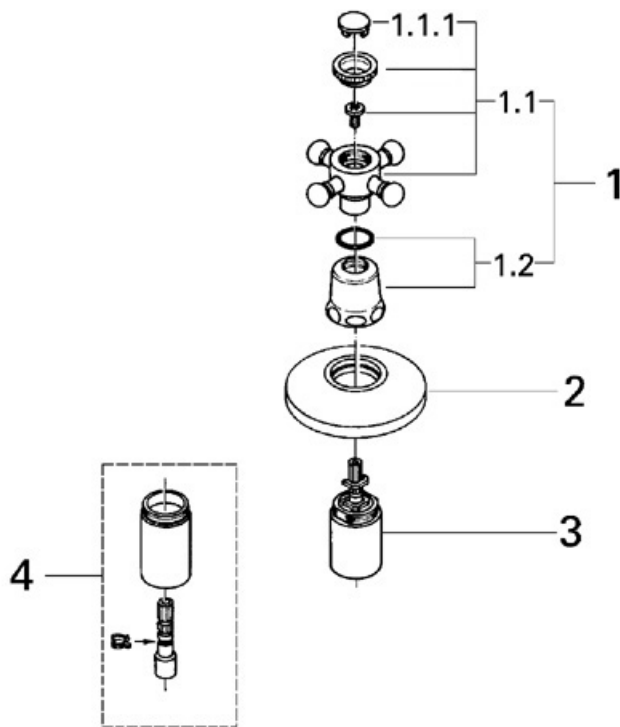

19 851 Trim, Volume Control

Exploded View

Parts Breakdown

Pos No.	Spare Part Description	Product No.	Pcs.
	19 851		
1	Arabesk handle complete	45 277	1
1.1	Arabesk handle	45 678	1
1.1.1	Marking plate (hot)	05 091	1
1.1.1	Marking plate (cold)	05 092	1
1.1.2	Button holder	45 679	1
1.2	Crt cap	45 680	1
2	Chrome flange	06 386	1
3	Sleeve & spindle	45 496	1
	Special Accessories		
4	Chrome 1/2' ext. kit	06 427	1