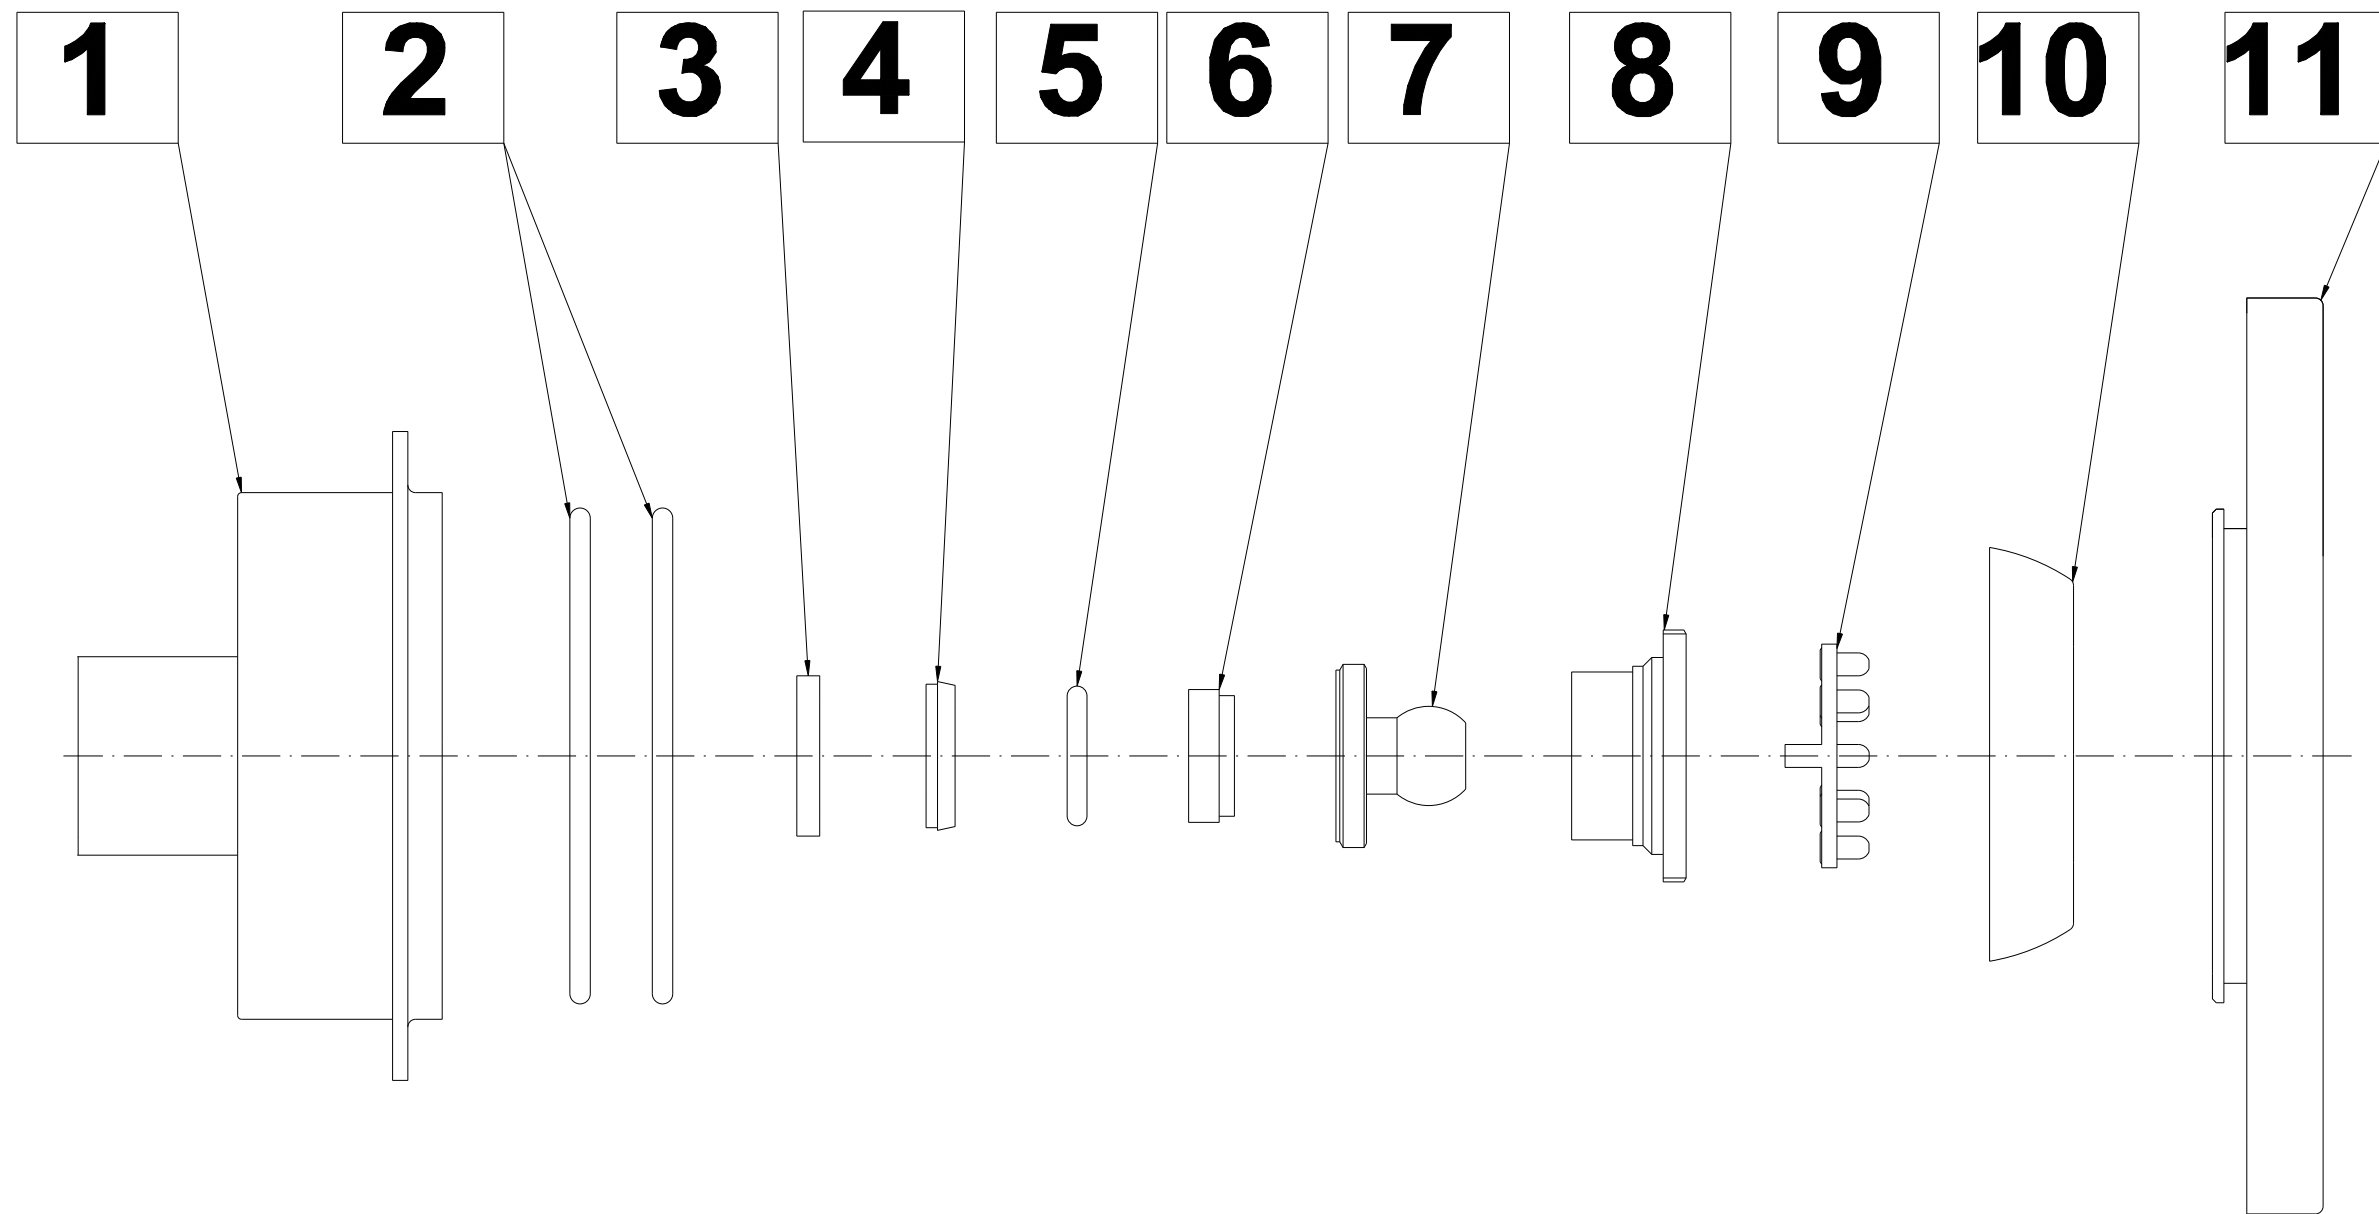

# Contemporary Body Spray G-8495

<b>Contemporary Body Spray G-8495</b>			
POS NO.	SPARE PART DESCRIPTION	PCS.	PRODUCT NO.
1	BODY	1	2287.98
2	O-RING Ø2.28"x0.12" (Ø58x3mm)	2	9917.585
3	SEAL	1	2112.39
4	RING I	1	2112.37
5	O-RING	1	2112.38
6	RING II	1	2112.36
7	JOINT M24x1	1	2112.341
8	JOINT ADAPTER	1	2287.99
9	SIEVE	1	2237.47
10	STRAINER	1	2287.80
11	ROSETTE	1	2287.70