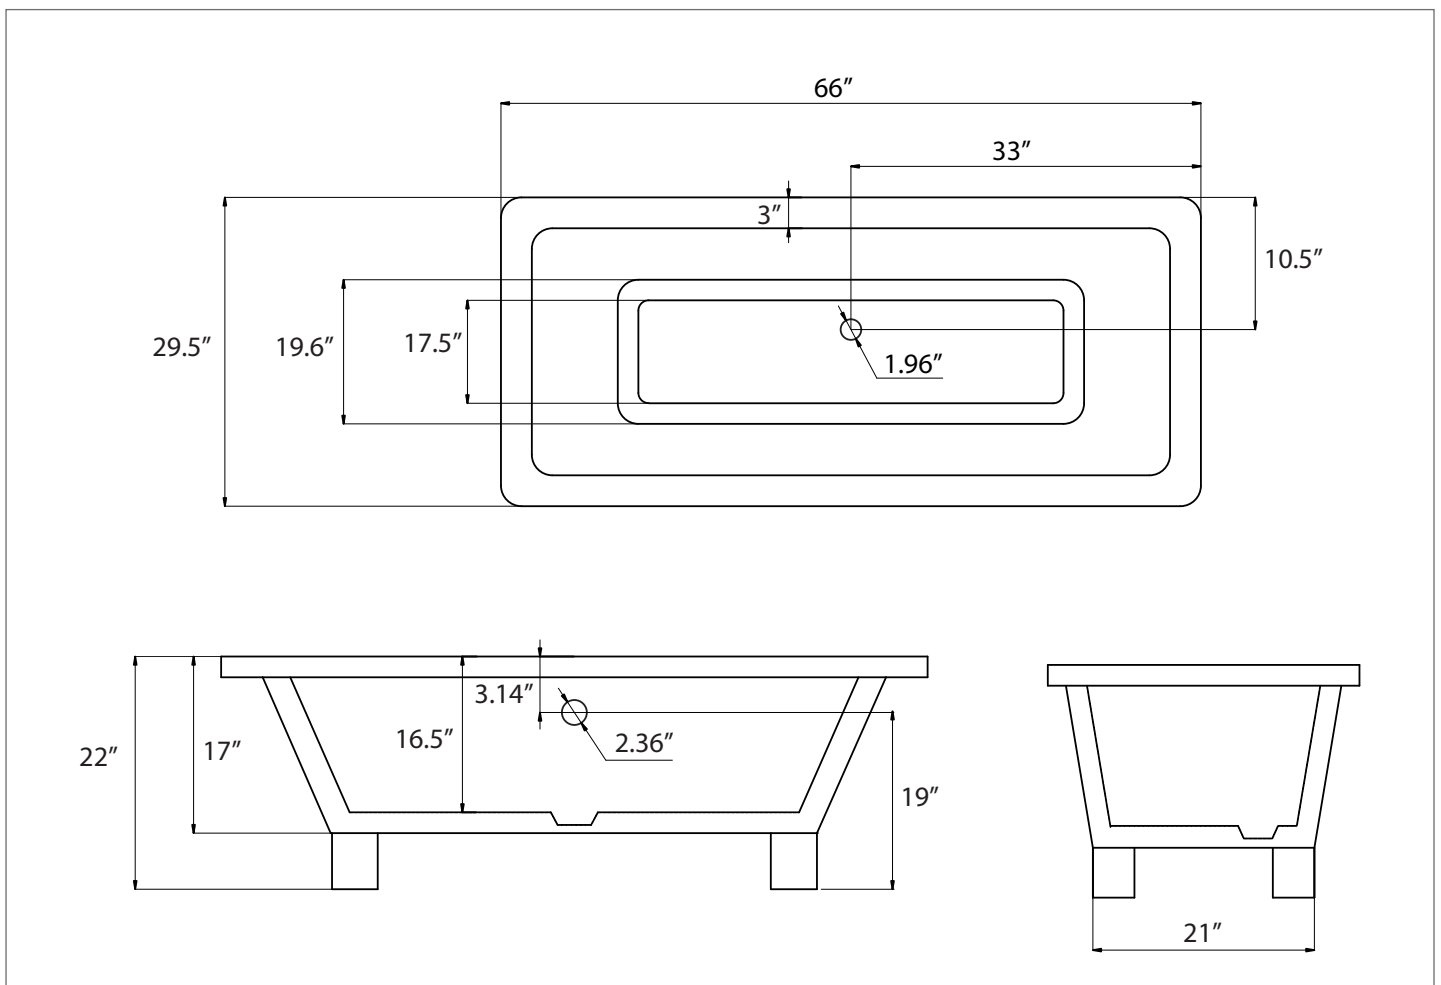

Warranty

Limited 25 year warranty to the original consumer purchaser covering defects in material and workmanship on tubs and bases. 5 Year limited finish warranty on tub feet and wooden components. See complete warranty statement for details