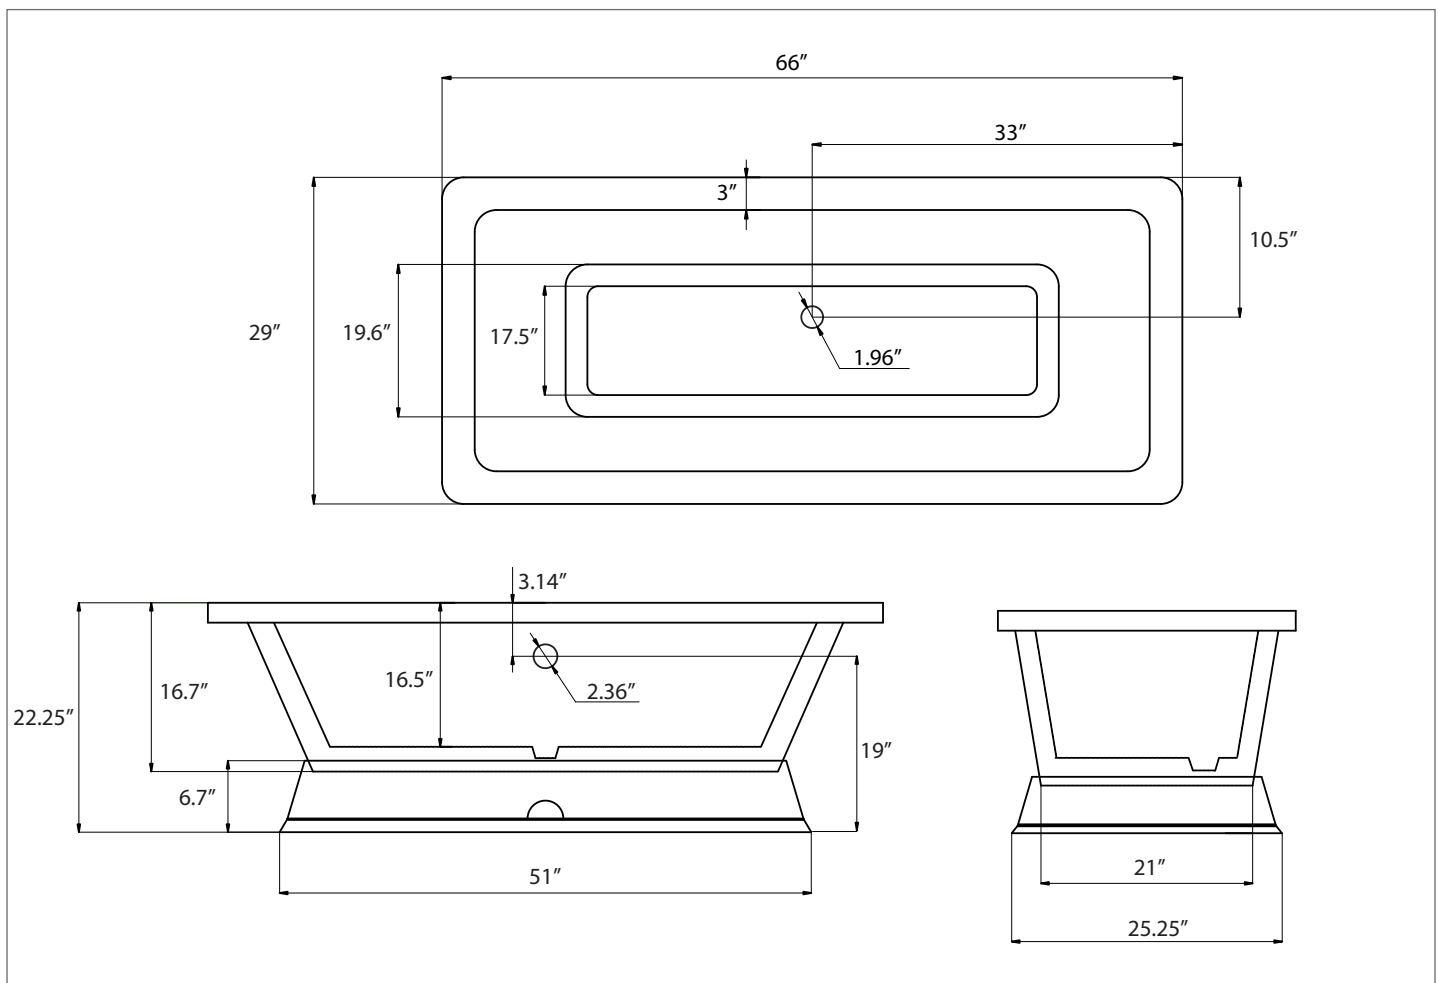

Warranty

Limited 25 year warranty to the original consumer purchaser covering defects in material and workmanship on tubs and bases. 5 Year limited finish warranty on tub feet and wooden components. See complete warranty statement for details