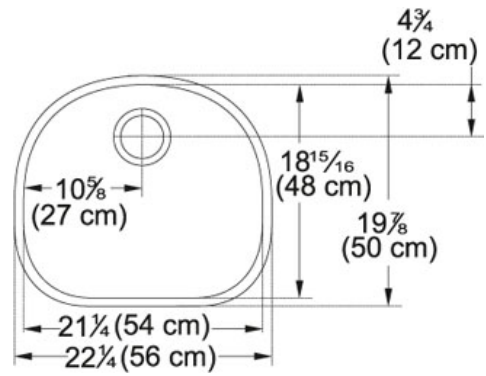

SPECIFICATION SHEET

PRODUCT FAMILY: **Sinks** FINISH: **Stainless Steel** SERIES: **PRESTIGE** MODEL: **PRX11021**

Product Information

FUN#	122.0035.131
US Part Number	PRX11021
Franke Integral Ledge	built-in
Minimum Cabinet Size	24"
Outer Dimensions	22 1/4"x19 7/8"
Bowl Size	21 1/4"x18 15/16"x9 1/16"
Number of Bowls	1
Type of Material	18 ga Stainless Steel