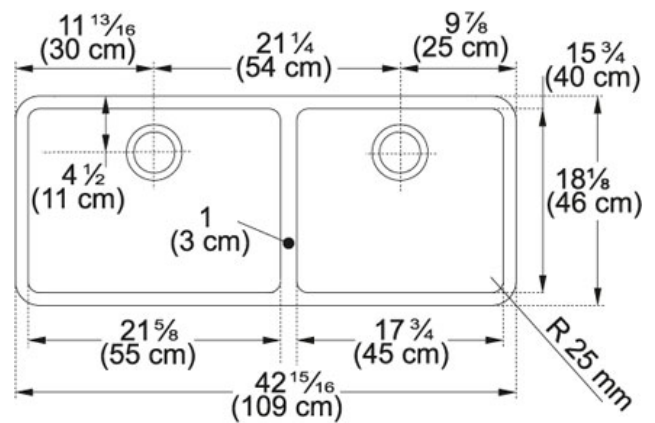

SPECIFICATION SHEET

PRODUCT FAMILY: Sinks FINISH: Stainless Steel SERIES: KUBUS MODEL: KBX12043

Product Information

FUN#	122.0073.404
US Part Number	KBX12043
Franke Integral Ledge	built-in
Minimum Cabinet Size	48"
Drain Opening	3 1/2"
Outer Dimensions	42 15/16"x18 1/8"
Bowl Size	21 5/8"x15 3/4"x9 1/16"
Small Bowl Size	17 3/4"x15 3/4"x9 1/16"
Number of Bowls	2
Type of Material	18 ga Stainless Steel