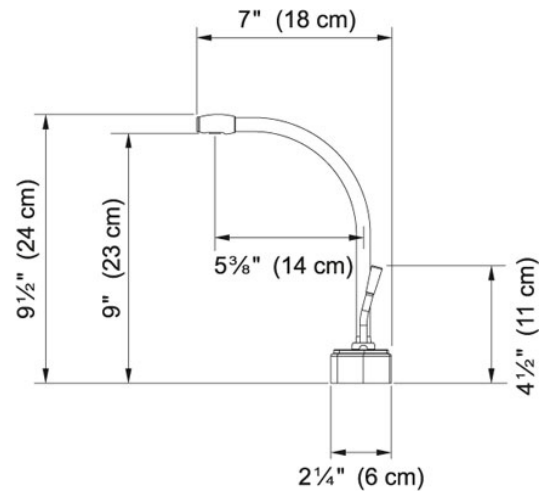

# Hot Water Dispenser - LB9100 LB9180 Satin Nickel |

119.0296.760

FAMILY : Point of Use and Filtration | SERIE : Hot Water Dispenser - LB9100 | MODEL : LB9180 | FINISH : Satin Nickel |

INSTALLATION TYPE : Point of Use and Filtration | STYLE : Contemporary