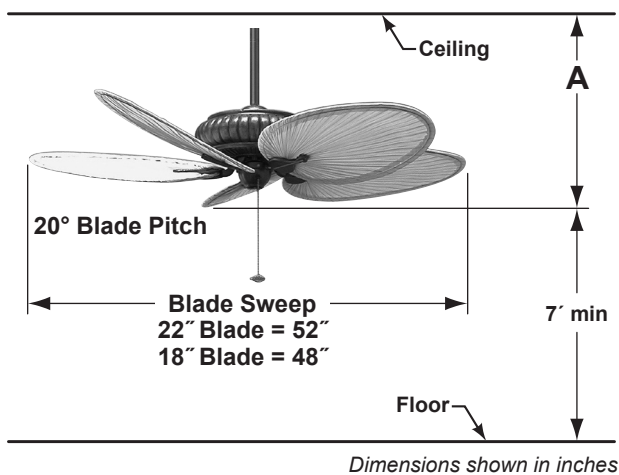

The Belleria™ Fan Assembly - FP4320**

**Available Finishes	
AG	Aged Copper
AZ	Aged Bronze
LT	Latte
TB	Textured Black

Fan Assembly	A
Fan w/6" downrod	15"
Fan w/12" downrod	21"
Fan w/18" downrod	27"
Fan w/24" downrod	33"
Fan w/36" downrod	39"
Fan w/48" downrod	45"
Fan w/60" downrod	51"
Fan w/72" downrod	57"

Available Plastic Blades		
Palm Leaf	BPP1	Natural - 22" Wide Oval
Palm Leaf	BPP4	Natural - 22" Narrow Oval
Woven Bamboo	BPD1A	Antique - 22" Wide Oval
Woven Bamboo	BPD4A	Antique - 22" Narrow Oval
Woven Bamboo	BPD4BL	Black - 22" Narrow Oval
Traditional Wood	BPW10CY	Cherry - 21" Narrow
Traditional Wood	BPW10WO	Washed Oak - 21" Narrow

MOTOR:

120 Volts, 60 Hz, 0.90 amps.

FAN SPEED:

3-speed pull-chain with reversing switch (on the motor). Approximate speeds (depending on blade selection)
1st Pull-High – 155 rpm; 2nd Pull-Med – 95 rpm; 3rd-Low – 65 rpm (with BPW blades)

BLADE OPTIONS:

Wet-Location (Plastic - BP, BPD & BPW Series) Palm, Bamboo, and Wood blades are available (sold separately in sets of 5). See Catalog or visit our website, www.fanimation.com for more information.

DOWN ROD OPTIONS:

The Belleria™ fan comes with a standard 6" wet-location down rod. Optional wet-location down rods are available in 12", 18", 24", 36", 48", 60", and 72". The Belleria™ fan can be mounted on a sloped ceiling up to 30°. Optional sloped ceiling ball kits (SCB52) are available for up to 52°. See your dealer for more details.

10983 Bennett Parkway
Zionsville, IN 46077
(888) 567-2055

FAX (866) 482-5215

Outside U.S. call (317) 733-4113

Visit Our Website www.fanimation.com