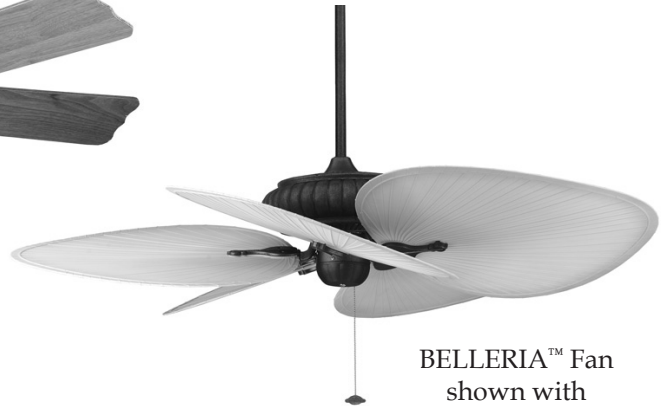

THE BELLERIA™

FP4320 Series

BELLERIA™ Fan
shown with
Optional
Plastic Wood Blades

BELLERIA™ Fan
shown with
Optional
Plastic Palm Blades

BELLERIA™ Fan
shown with
Optional
Plastic Bamboo Blades

SPECIFICATION SHEET

Specifications subject to change

The Belleria™ Fan Assembly - FP4320**

**Available Finishes	
AG	Aged Copper
AZ	Aged Bronze
LT	Latte
TB	Textured Black

Fan Assembly	A
Fan w/6" downrod	15"
Fan w/12" downrod	21"
Fan w/18" downrod	27"
Fan w/24" downrod	33"
Fan w/36" downrod	39"
Fan w/48" downrod	45"
Fan w/60" downrod	51"
Fan w/72" downrod	57"