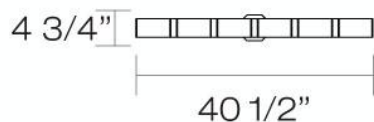

Project Information

Job Name: _____ Date: _____ Type: _____
Comments: _____