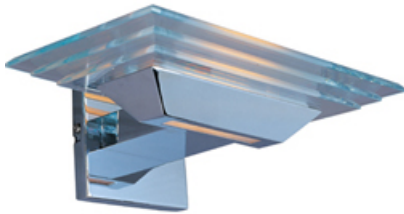

Product Specifications for E20721-18

Job Name:	Job Type:
Quantity:	Comments:

**E20721-18**  
**Strato 1-Light Wall Mount**

**Finish**  
Polished Chrome

**Glass/Shade**  
Clear

**Product Category**  
Wall Sconce