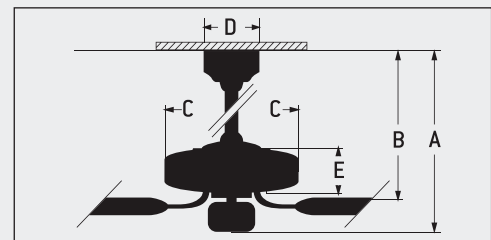

Antique Verde 54" Antoinette | Model **ANT54AV5WCR**
 Item No. **16579**
 Reversible Blades | **Walnut/Aged Cherry**
 3-Light Kit with Silk Shades | **Light Kit Optional (Shown with Light Kit)**

Antoinette

FEATURES

- Standard, 3 Speed Reversible Motor
- 12" Downrod (Included)
- Lifetime Limited Warranty
- Light Kit Adaptable (optional)
- Wall Control - WCR (Included)

SPECS

- Blade Sweep Opt. 54"
- Number of Blades 5
- Blade Pitch 14°
- Motor Size (MM) 172 x 20
- AMPS (HI Speed) 0.60
- Shipping Wt. (lbs.) 34.15
- CU. FT. in Carton 2.8126
- Airflow* 5,831
(Cubic Feet per Minute)
- Electricity Use* 73 Watts
- Airflow Efficiency* 80
(Cubic Feet Per Minute Per Watt)

CEILING DROP DIMENSIONS

A: 12" DR - 22.9" D: 7.28"
 B: 12" DR - 20.5" E: 6"
 C: 13.78" *DR=Downrod

"Compare: 49" to 60" ceiling fans have airflow efficiencies ranging from approximately 51 to 176 cubic feet per minute per watt at high speed."