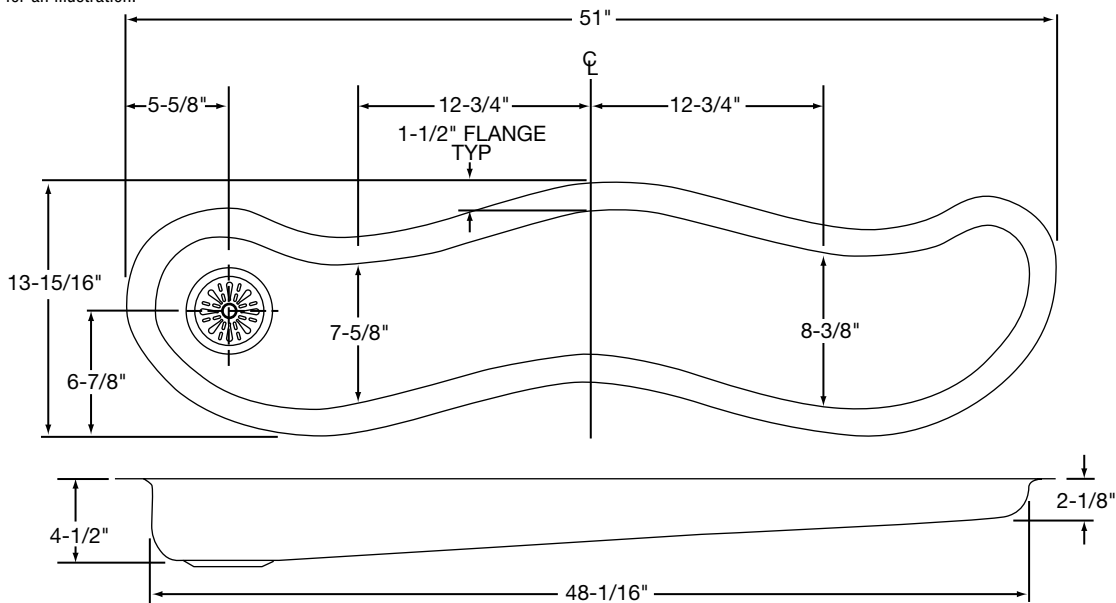

OTHER

Drain Opening: 3-1/2".

Note: All Elkay undermount sinks are designed to affix easily to the underside of any solid surface countertop.

Installation: See illustrated profile below.

SINK DIMENSIONS (INCHES)*

Model Number	Overall		Inside Bowl			Cutout in Countertop	Minimum Cabinet Size	Ship. Wt. Lbs.
	L	W	L	W	D			
MYSTIC5014	51	13 ¹⁵ / ₁₆	48 ¹ / ₁₆	†	2 ¹ / ₈ to 4 ¹ / ₂	See Template**	54	20
MYSTIC5014C	51	13 ¹⁵ / ₁₆	48 ¹ / ₁₆	†	2 ¹ / ₈ to 4 ¹ / ₂		54	33 ¹ / ₂

*Length is left to right. Width is front to back.

**Template and countertop mounting clips are packed with every sink.

†See below for an illustration.

Model MYSTIC5014C

Installation Profile

The template provided with each sink provides the only type of installation recommended by Elkay.

ALL DIMENSIONS IN INCHES, TO CONVERT TO MILLIMETERS MULTIPLY BY 25.4.

In keeping with our policy of continuing product improvement, Elkay reserves the right to change product specifications without notice.