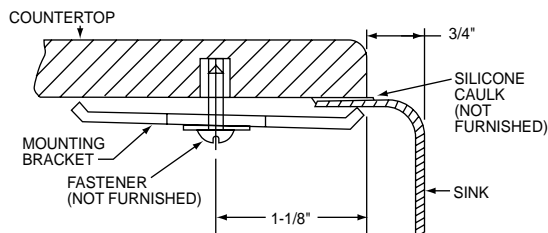

OTHER

Drain Opening: 3-1/2".

Note: All Elkay undermount sinks are designed to affix easily to the underside of any solid surface countertop.

Installation: See illustrated profile below.

SINK DIMENSIONS (INCHES)*

Model Number	Overall		Inside Bowl			Cutout in Countertop	Minimum Cabinet Size	Ship. Wt. Lbs.
	L	W	L	W	D			
MYSTIC5014	51	13 ¹⁵ / ₁₆	48 ¹ / ₁₆	†	2 ¹ / ₈ to 4 ¹ / ₂	See Template**	54	20
MYSTIC5014C	51	13 ¹⁵ / ₁₆	48 ¹ / ₁₆	†	2 ¹ / ₈ to 4 ¹ / ₂		54	33 ¹ / ₂

*Length is left to right. Width is front to back.

**Template and countertop mounting clips are packed with every sink.

†See below for an illustration.

Model MYSTIC5014C

Installation Profile

The template provided with each sink provides the only type of installation recommended by Elkay.

ALL DIMENSIONS IN INCHES, TO CONVERT TO MILLIMETERS MULTIPLY BY 25.4.

In keeping with our policy of continuing product improvement, Elkay reserves the right to change product specifications without notice.