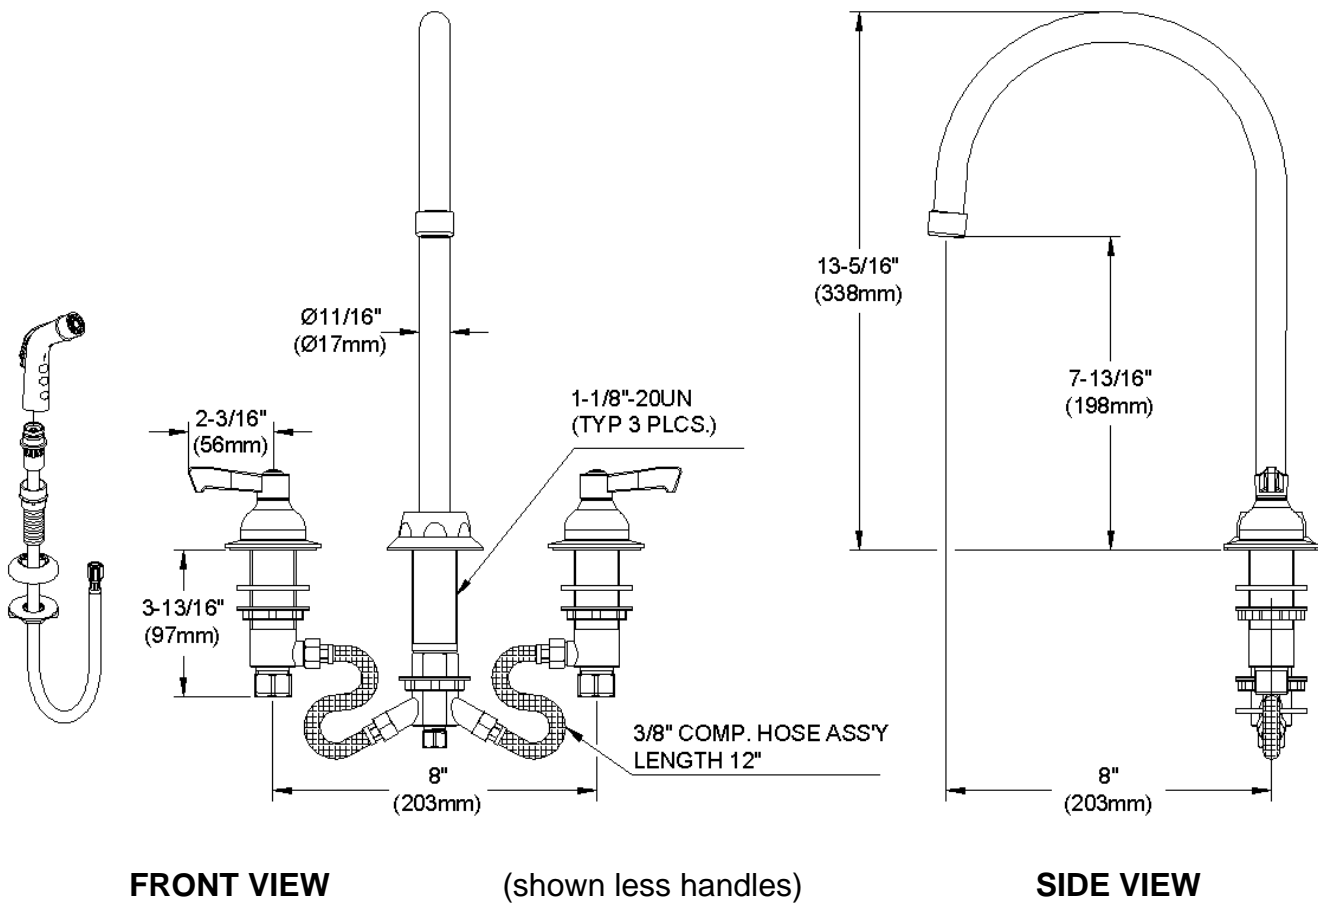

ELKAY[®]

SPECIFICATIONS

**Commercial Faucet
Model LK801GN08L2**

Deck Mount 8" Center Gooseneck 8" with Side Spray

GENERAL FEATURES

- Quarter turn ceramic disc cartridge
- Solid brass construction
- Chrome finish
- Replacement cartridge A70001 for cold
- Replacement cartridge A70002 for hot
- Includes spout swing restriction pin

COMPLIES WITH:

- ASME/ANSI A112.18.1
- CSA B125-01
- NSF/ANSI 61
- ADA
- UPC/CUPC
- IAPMO Listed

Lever Handle 2 inch, Two Piece

Replacement Handle A55385
Replacement Escutcheon A55390

Job Name:	Item #:
Notes:	
Architect/Engineer Approval:	Date: 10/22/2005