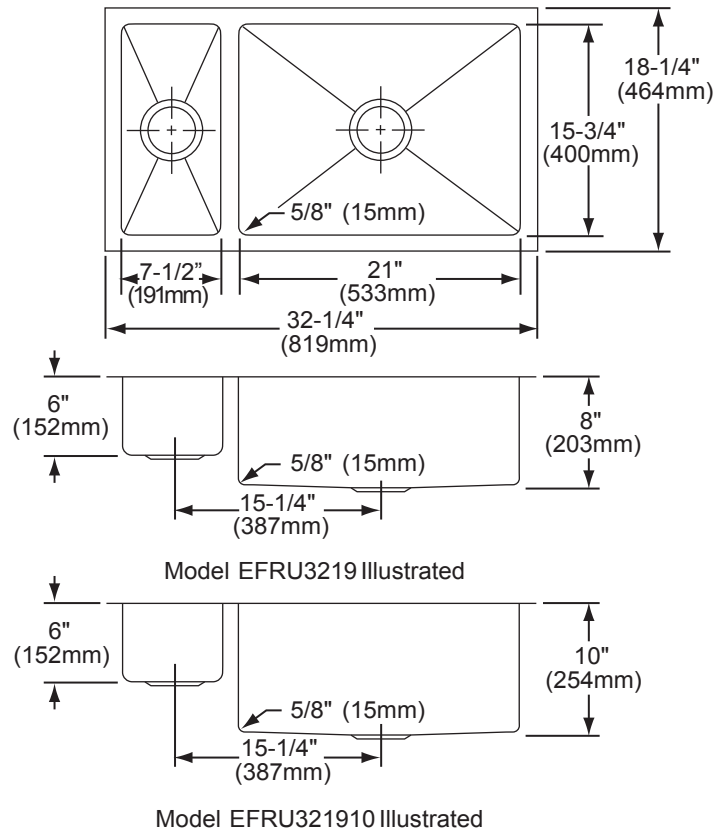

DESIGN FEATURES

Bowl Depth: 8" (203mm) large bowl, 6" (152mm) small bowl (EFRU3219), 10" (254mm) large bowl, 6" (152mm) small bowl (EFRU321910).

Coved Corners: Approximately 5/8" (15mm).

Finish: Exposed surfaces have a Polished Satin Finish.

Avado™

Undermount Double Bowl Sink

Models EFRU3219 and EFRU321910

SINK DIMENSIONS*

Model Number	Overall		Inside Small Bowl			Inside Large Bowl			Cutout in Countertop	Minimum Cabinet Size
	L	W	L	W	D	L	W	D		
EFRU3219	32 ¹ / ₄ (819mm)	18 ¹ / ₄ (464mm)	7 ¹ / ₂ (191mm)	15 ³ / ₄ (400mm)	6 (152mm)	21 (533mm)	15 ³ / ₄ (400mm)	8 (203mm)	See Template**	36 (914mm)
EFRU321910	32 ¹ / ₄ (819mm)	18 ¹ / ₄ (464mm)	7 ¹ / ₂ (191mm)	15 ³ / ₄ (400mm)	6 (152mm)	21 (533mm)	15 ³ / ₄ (400mm)	10 (254mm)	See Template**	36 (914mm)

*Length is left to right. Width is front to back

**Template is packed with every sink.

In keeping with our policy of continuing product improvement, Elkay reserves the right to change product specifications without notice. Please visit elkayusa.com for most current version of Elkay product specification sheets.