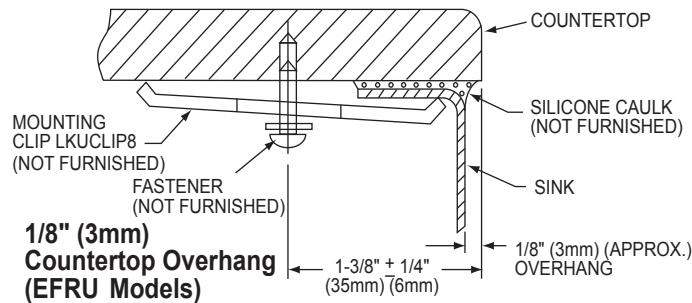

SEE NEXT PAGE FOR PRODUCT DIMENSIONS.

In keeping with our policy of continuing product improvement, Elkay reserves the right to change product specifications without notice. Please visit elkayusa.com for most current version of Elkay product specification sheets.

This specification describes an Elkay product with design, quality and functional benefits to the user. When making a comparison of other producers' offerings, be certain these features are not overlooked.

Elkay

elkayusa.com

2222 Camden Court
Oak Brook, IL 60523

Printed in U.S.A.
©2010 Elkay

(Rev. 01/10)

1-270C