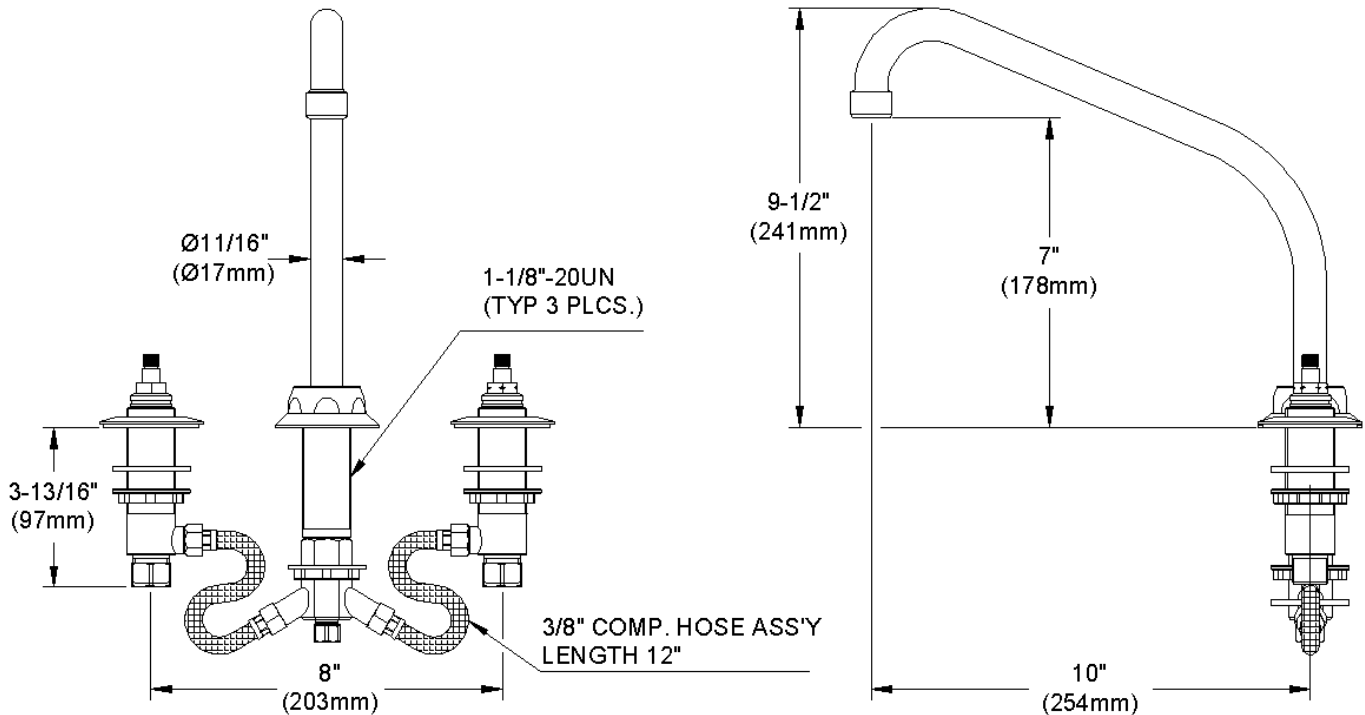

ELKAY[®]

SPECIFICATIONS

Commercial Faucet Model LK800HA10T4 Deck Mount 8" Center High Arc 10"

GENERAL FEATURES

- Adjustable mounting up to 8" spread
- Quarter turn ceramic disc cartridge
- Solid brass construction
- Chrome finish
- Replacement cartridge A70001 for cold
- Replacement cartridge A70002 for hot
- Includes spout swing restriction pin

COMPLIES WITH:

- ASME/ANSI A112.18.1
- CSA B125-01
- NSF/ANSI 61
- ADA
- UPC/CUPC
- IAPMO Listed

Wristblade Handle 4 inch, Two Piece

Replacement Handle A55387
Replacement Escutcheon A55390

FRONT VIEW

(shown less handles)