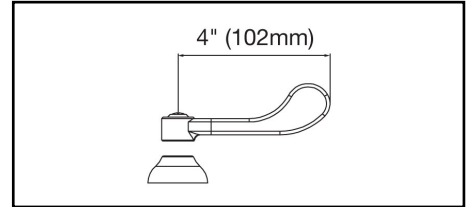

ELKAY[®]

SPECIFICATIONS

Commercial Faucet Model LK800HA10T4 Deck Mount 8" Center High Arc 10"

GENERAL FEATURES

- Adjustable mounting up to 8" spread
- Quarter turn ceramic disc cartridge
- Solid brass construction
- Chrome finish
- Replacement cartridge A70001 for cold
- Replacement cartridge A70002 for hot
- Includes spout swing restriction pin

COMPLIES WITH:

- ASME/ANSI A112.18.1
- CSA B125-01
- NSF/ANSI 61
- ADA
- UPC/CUPC
- IAPMO Listed

Wristblade Handle 4 inch, Two Piece

Replacement Handle A55387
Replacement Escutcheon A55390

FRONT VIEW

(shown less handles)