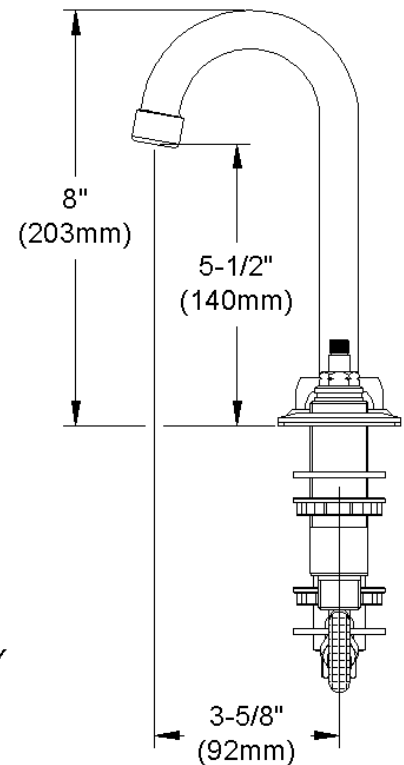

ELKAY[®]

SPECIFICATIONS

Commercial Faucet Model LK800GN04L2 Deck Mount 8" Center Gooseneck 4"

GENERAL FEATURES

- Adjustable mounting up to 8" spread
- Quarter turn ceramic disc cartridge
- Solid brass construction
- Chrome finish
- Replacement cartridge A70001 for cold
- Replacement cartridge A70002 for hot
- Includes spout swing restriction pin

COMPLIES WITH:

- ASME/ANSI A112.18.1
- CSA B125-01
- NSF/ANSI 61
- ADA
- UPC/CUPC
- IAPMO Listed

Lever Handle 2 inch, Two Piece

Replacement Handle A55385
Replacement Escutcheon A55390

FRONT VIEW

(shown less handles)