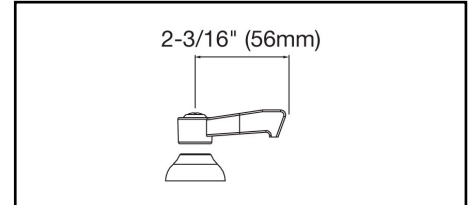

ELKAY[®]

SPECIFICATIONS

Commercial Faucet Model LK800GN04L2 Deck Mount 8" Center Gooseneck 4"

GENERAL FEATURES

- Adjustable mounting up to 8" spread
- Quarter turn ceramic disc cartridge
- Solid brass construction
- Chrome finish
- Replacement cartridge A70001 for cold
- Replacement cartridge A70002 for hot
- Includes spout swing restriction pin

COMPLIES WITH:

- ASME/ANSI A112.18.1
- CSA B125-01
- NSF/ANSI 61
- ADA
- UPC/CUPC
- IAPMO Listed

Lever Handle 2 inch, Two Piece

Replacement Handle A55385
Replacement Escutcheon A55390

FRONT VIEW

(shown less handles)