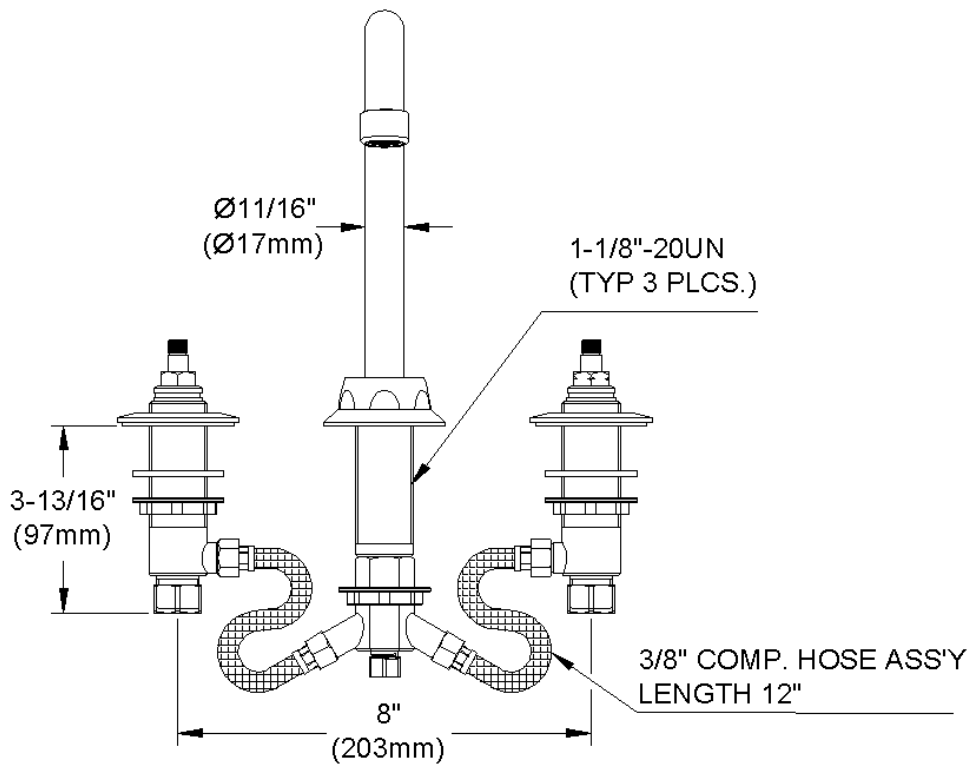

ELKAY[®]

SPECIFICATIONS

Commercial Faucet Model LK800GN04L2 Deck Mount 8" Center Gooseneck 4"

GENERAL FEATURES

- Adjustable mounting up to 8" spread
- Quarter turn ceramic disc cartridge
- Solid brass construction
- Chrome finish
- Replacement cartridge A70001 for cold
- Replacement cartridge A70002 for hot
- Includes spout swing restriction pin

COMPLIES WITH:

- ASME/ANSI A112.18.1
- CSA B125-01
- NSF/ANSI 61
- ADA
- UPC/CUPC
- IAPMO Listed

Lever Handle 2 inch, Two Piece

Replacement Handle A55385
Replacement Escutcheon A55390

FRONT VIEW

(shown less handles)