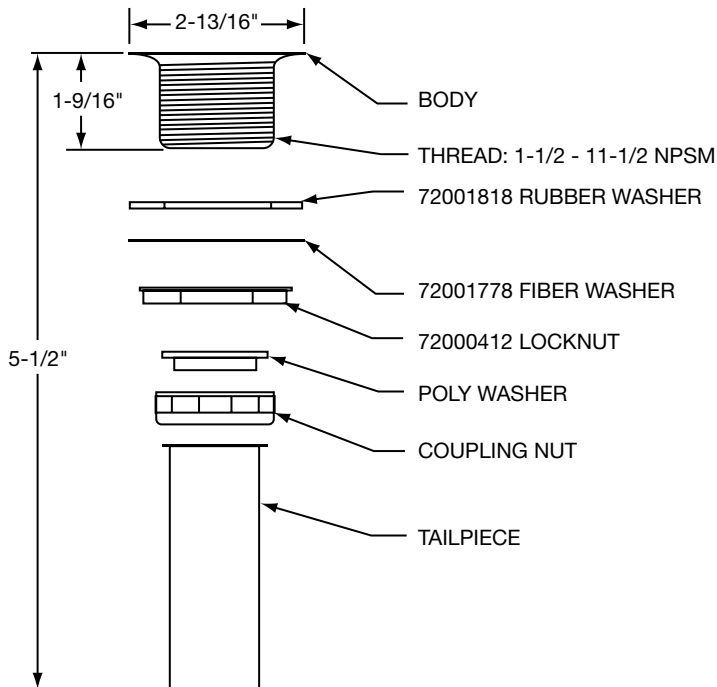

ELKAY® SPECIFICATIONS

Sink Accessories LK8, LK9 and LK337 Drains

GENERAL

LK8 Chrome plated brass drain fitting for 2" opening. 2-13/16" top diameter and 1-1/2" x 4" chrome plated brass tailpiece.

LK9 Same as LK8, except with 1-1/4" x 4" chrome plated brass tailpiece.

LK337 Same as LK8, except with Type 316 stainless steel strainer grid, body and 1-1/2" x 4" tailpiece.

ALL DIMENSIONS IN INCHES, TO CONVERT TO MILLIMETERS MULTIPLY BY 25.4.

In keeping with our policy of continuing product improvement, Elkay reserves the right to change product specifications without notice.