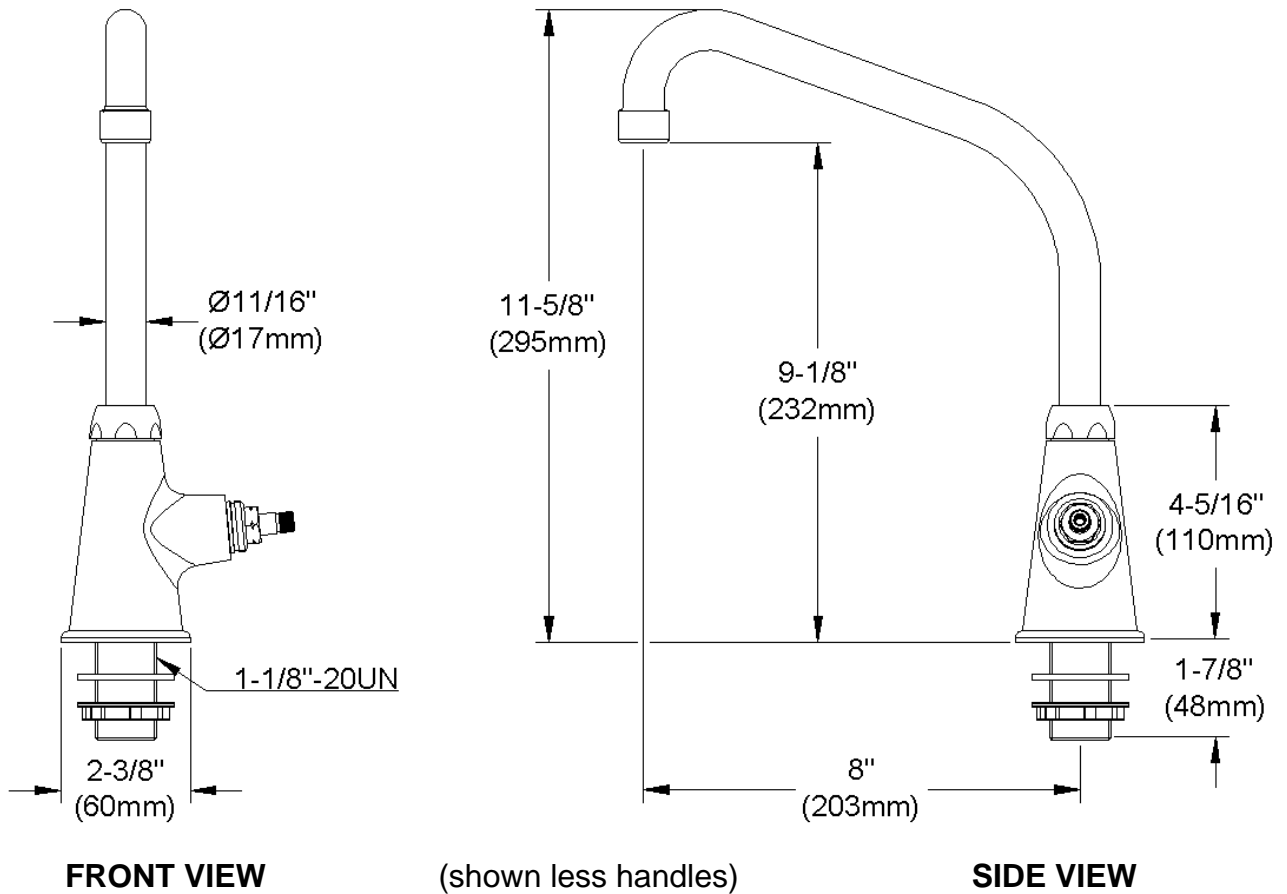

ELKAY[®]

SPECIFICATIONS

Commercial Faucet Model LK535HA08L2 Deck Mount Single Hole High Arc 8"

GENERAL FEATURES

- Quarter turn ceramic disc cartridge
- Solid brass construction
- Chrome finish
- Replacement cartridge A70001 for cold
- Includes spout swing restriction pin
- Single control

COMPLIES WITH:

- ASME/ANSI A112.18.1
- CSA B125-01
- NSF/ANSI 61
- ADA
- UPC/CUPC
- IAPMO Listed

Lever Handle 2 inch, Two Piece

Replacement Handle A55385
Replacement Escutcheon A55391

| | |
|-------------------------------------|-------------------------|
| Job Name: | Item #: |
| Notes: | |
| Architect/Engineer Approval: | Date: 10/21/2005 |