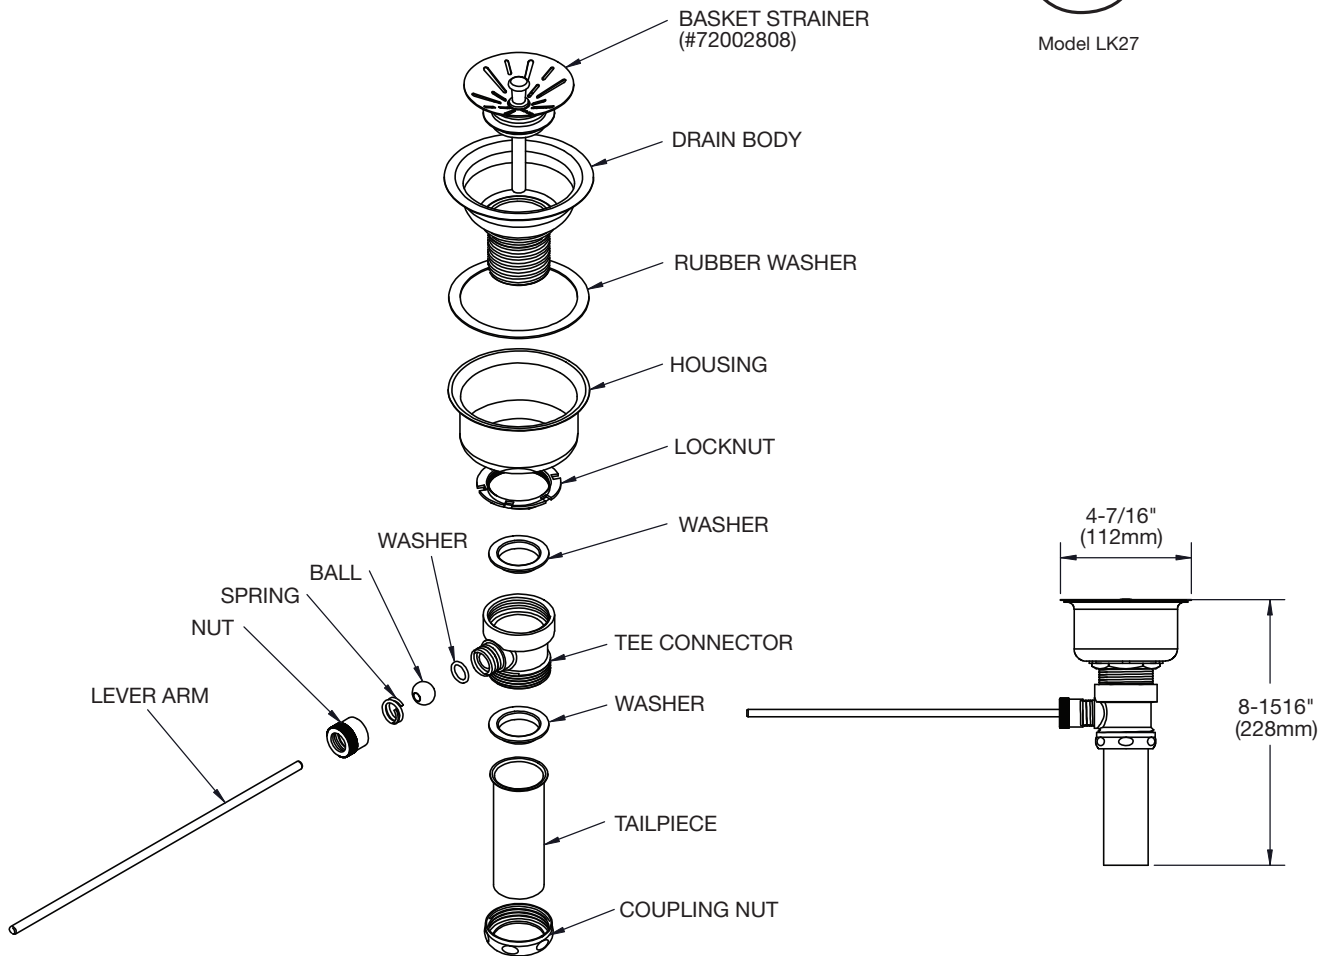

ELKAY[®]

SPECIFICATIONS

Sink Accessories Drain Fitting Model LK27

GENERAL

- Type 304 stainless steel body and removable Type 304 stainless steel conical basket strainer with metal stem and rubber stopper
- Fits 3-1/2" (89mm) opening
- Polished finish
- Chrome plated lever arm controls drainage
- Type 304 stainless steel 1-1/2" (38mm) x 4" (102mm) tailpiece

Model LK27

In keeping with our policy of continuing product improvement, Elkay reserves the right to change product specifications without notice. Please visit elkayusa.com for most current version of Elkay product specification sheets.