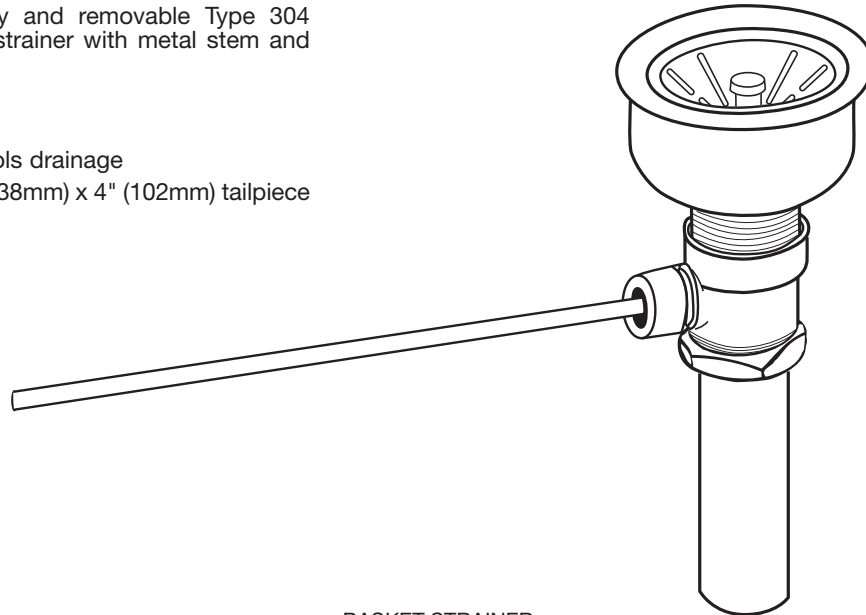

ELKAY[®]

SPECIFICATIONS

Sink Accessories Drain Fitting Model LK27

GENERAL

- Type 304 stainless steel body and removable Type 304 stainless steel conical basket strainer with metal stem and rubber stopper
- Fits 3-1/2" (89mm) opening
- Polished finish
- Chrome plated lever arm controls drainage
- Type 304 stainless steel 1-1/2" (38mm) x 4" (102mm) tailpiece