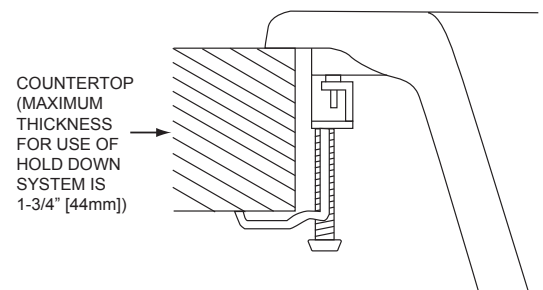

DESIGN FEATURES

Bowl Depth: 8" (203mm).
Rim Height: 3/8" (10mm).
Material: Elkay E-Granite.
Color Options with natural accents: Black (BK), Bisque (BQ)
Mocha (MC) or White (WH)

OTHER

Drain Opening: 3-1/2" (89mm).
Note: Faucet holes are pre-scored for flexible installation.
Installer can punch up to 4 faucet holes.

SINK DIMENSIONS*

Model Number	Overall		Inside Bowl			Cutout in Countertop L W	No. of Pre-scored 1 1/2" (38mm) Dia. Faucet Holes	Minimum Cabinet Size
	L	W	L	W	D			
ELG2218LBK	22 (559mm)	18 (559mm)	12 ⁵ / ₈ (321mm)	12 (305mm)	8 (203mm)	Use sink upside down as template and cut ⁷ / ₁₆ " (11mm) inside sink outline	4	27 (686mm)
ELG2218LBQ	22 (559mm)	18 (559mm)	12 ⁵ / ₈ (321mm)	12 (305mm)	8 (203mm)		4	27 (686mm)
ELG2218LMC	22 (559mm)	18 (559mm)	12 ⁵ / ₈ (321mm)	12 (305mm)	8 (203mm)		4	27 (686mm)
ELG2218LWH	22 (559mm)	18 (559mm)	12 ⁵ / ₈ (321mm)	12 (305mm)	8 (203mm)		4	27 (686mm)

*Length is right to left. Width is front to back.

Model ELG2218L

Cross Profile Installation

In keeping with our policy of continuing product improvement, Elkay reserves the right to change product specifications without notice. Please visit elkayusa.com for the most current version of Elkay product specification sheets.