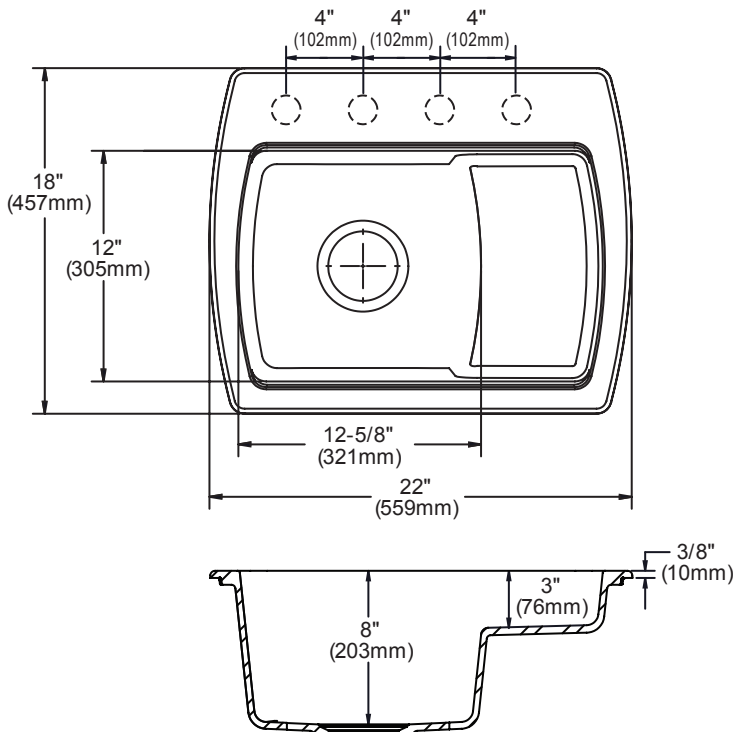

DESIGN FEATURES

Bowl Depth: 8" (203mm).
Rim Height: 3/8" (10mm).
Material: Elkay E-Granite.
Color Options with natural accents: Black (BK), Bisque (BQ)
Mocha (MC) or White (WH)

OTHER

Drain Opening: 3-1/2" (89mm).
Note: Faucet holes are pre-scored for flexible installation.
Installer can punch up to 4 faucet holes.

SINK DIMENSIONS*

Model Number	Overall		Inside Bowl			Cutout in Countertop L W	No. of Pre-scored 1 1/2" (38mm) Dia. Faucet Holes	Minimum Cabinet Size
	L	W	L	W	D			
ELG2218LBK	22 (559mm)	18 (559mm)	12 ⁵ / ₈ (321mm)	12 (305mm)	8 (203mm)	Use sink upside down as template and cut ⁷ / ₁₆ " (11mm) inside sink outline	4	27 (686mm)
ELG2218LBQ	22 (559mm)	18 (559mm)	12 ⁵ / ₈ (321mm)	12 (305mm)	8 (203mm)		4	27 (686mm)
ELG2218LMC	22 (559mm)	18 (559mm)	12 ⁵ / ₈ (321mm)	12 (305mm)	8 (203mm)		4	27 (686mm)
ELG2218LWH	22 (559mm)	18 (559mm)	12 ⁵ / ₈ (321mm)	12 (305mm)	8 (203mm)		4	27 (686mm)

*Length is right to left. Width is front to back.

Model ELG2218L

Cross Profile Installation

In keeping with our policy of continuing product improvement, Elkay reserves the right to change product specifications without notice. Please visit elkayusa.com for the most current version of Elkay product specification sheets.

OPTIONAL ACCESSORIES*

Model Number	Description	Bowl	Overall			Material Finish
			L	W	Depth/Thickness	
LKKDT35	Drain	—	Fits 3 1/2" (89mm) Drain Opening			Chrome Plated
LKD35XX	Drain	—	Fits 3 1/2" (89mm) Drain Opening			Polymer
LKS35XX	Drain	—	Fits 3 1/2" (89mm) Drain Opening			Polymer
LKWBG1312SS	Bottom Grid	—	10 1/4" (260mm)	9 5/8" (244mm)	1 1/8" (29mm)	Polished Stainless Steel
LKCB1312HW	Cutting Board	—	11 1/8" (283mm)	13 1/2" (343mm)	1" (25mm)	Hardwood
LKPS913SS	Shelf	—	9 11/16" (246mm)	12 1/4" (311mm)	1/4" (6mm)	Polished Stainless Steel