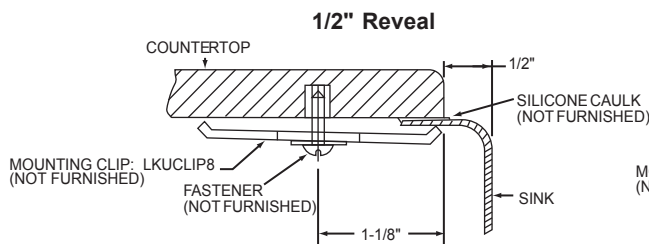

### SINK DIMENSIONS (INCHES)\*

Model Number	Overall		Inside Bowl			Minimum Cabinet Size
	L	W	L	W	D	
DXUH2115	23	17-3/4	21	15-3/4	8	27

\*Length is left to right. Width is front to back.

Model DXUH2115

Model DXUH2115 Illustrated

### Electronic Dual Template Mounting Option (Download DXF File from [www.elkayusa.com](http://www.elkayusa.com))

ALL DIMENSIONS IN INCHES, TO CONVERT TO MILLIMETERS MULTIPLY BY 25.4.

In keeping with our policy of continuing product improvement, Elkay reserves the right to change product specifications without notice. Please visit [elkayusa.com](http://elkayusa.com) for most current version of Elkay product specification sheets.