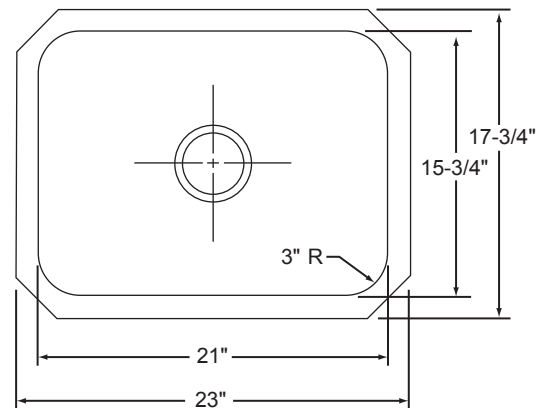

### OTHER

Drain Opening: 3-1/2".

NOTE: All Dayton undermount sinks are designed to affix easily to the underside of any solid surface countertop.

This sink complies with ASME A112.19.3-2008 / CSA B45.4-08

### SINK DIMENSIONS (INCHES)\*

Model Number	Overall		Inside Bowl			Minimum Cabinet Size
	L	W	L	W	D	
DXUH2115	23	17-3/4	21	15-3/4	8	27

\*Length is left to right. Width is front to back.

Model DXUH2115

Model DXUH2115 Illustrated

### Electronic Dual Template Mounting Option (Download DXF File from [www.elkayusa.com](http://www.elkayusa.com))

ALL DIMENSIONS IN INCHES, TO CONVERT TO MILLIMETERS MULTIPLY BY 25.4.

In keeping with our policy of continuing product improvement, Elkay reserves the right to change product specifications without notice. Please visit [elkayusa.com](http://elkayusa.com) for most current version of Elkay product specification sheets.