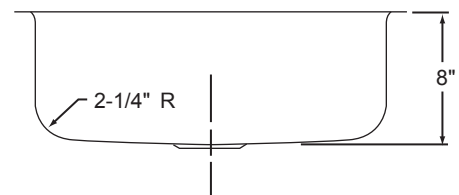

### SINK DIMENSIONS (INCHES)\*

Model Number	Overall		Inside Bowl			Minimum Cabinet Size
	L	W	L	W	D	
DXUH2115	23	17-3/4	21	15-3/4	8	27

\*Length is left to right. Width is front to back.

Model DXUH2115

Model DXUH2115 Illustrated

### Electronic Dual Template Mounting Option (Download DXF File from [www.elkayusa.com](http://www.elkayusa.com))

ALL DIMENSIONS IN INCHES, TO CONVERT TO MILLIMETERS MULTIPLY BY 25.4.

In keeping with our policy of continuing product improvement, Elkay reserves the right to change product specifications without notice. Please visit [elkayusa.com](http://elkayusa.com) for most current version of Elkay product specification sheets.