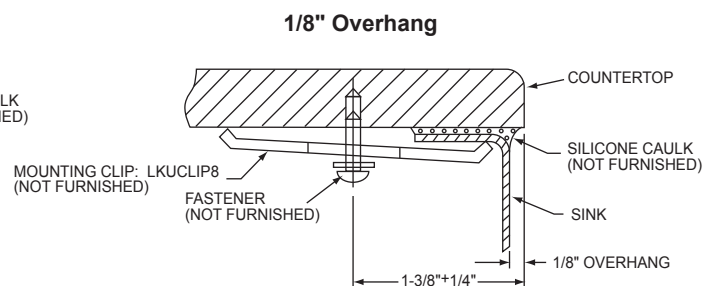

### SINK DIMENSIONS (INCHES)\*

Model Number	Overall		Inside Bowl			Minimum Cabinet Size
	L	W	L	W	D	
DXUH2115	23	17-3/4	21	15-3/4	8	27

\*Length is left to right. Width is front to back.

Model DXUH2115

Model DXUH2115 Illustrated

### Electronic Dual Template Mounting Option (Download DXF File from [www.elkayusa.com](http://www.elkayusa.com))

ALL DIMENSIONS IN INCHES, TO CONVERT TO MILLIMETERS MULTIPLY BY 25.4.

In keeping with our policy of continuing product improvement, Elkay reserves the right to change product specifications without notice. Please visit [elkayusa.com](http://elkayusa.com) for most current version of Elkay product specification sheets.