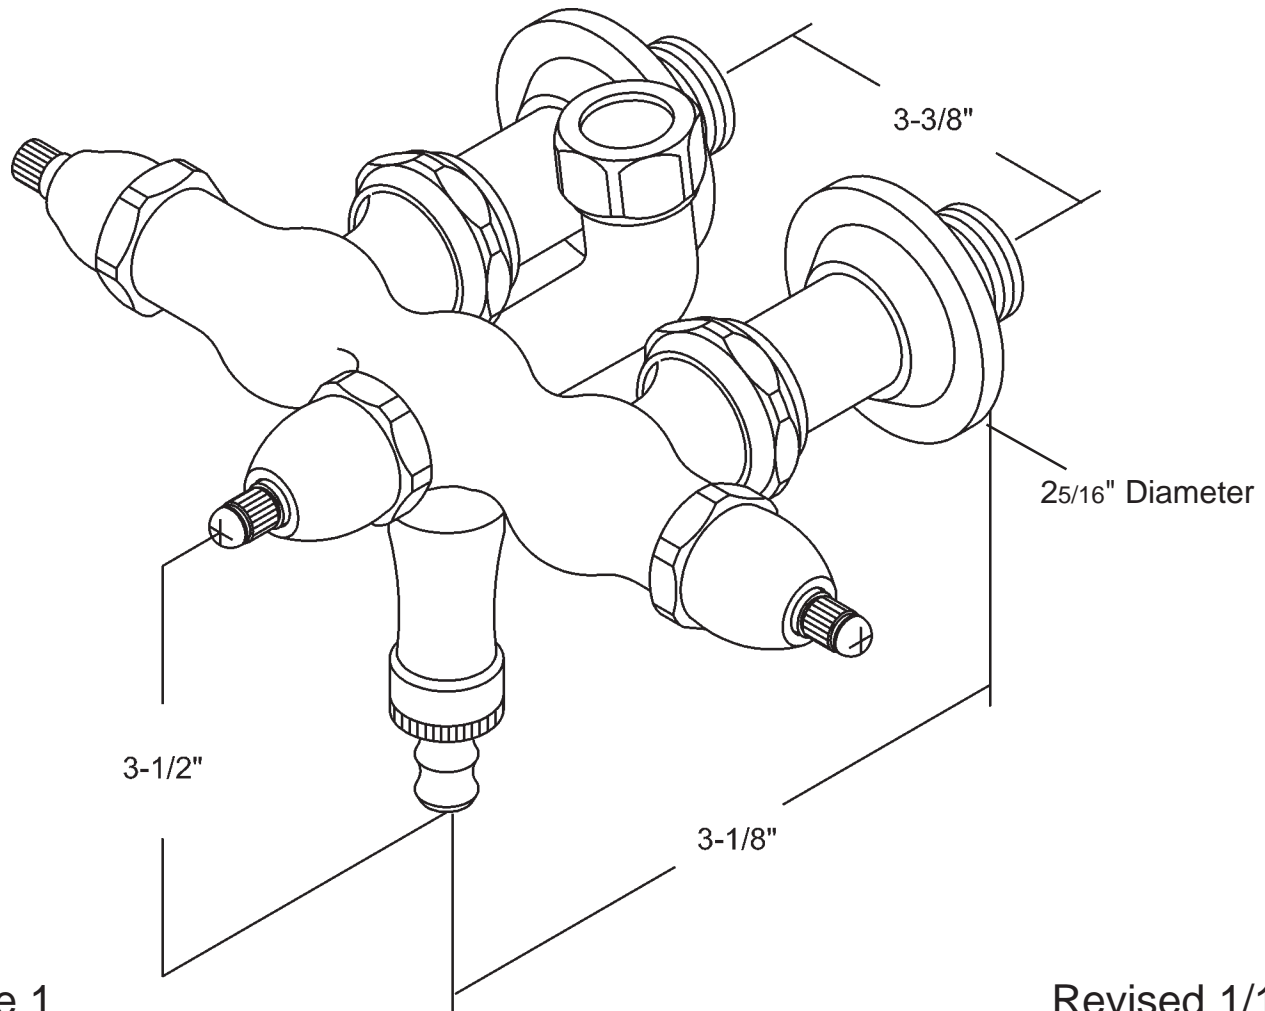

Specification for **TW11 - TW13**

Tubwall Mount

1/4" Turn Washerless Cartridges

Flow Rate : 5.5 GPM @ 60 PSI
Handshower 2.5 GPM

Inlets: 1" OD
Total Thread Length: 1 15/16"
Thread Length w/Esc: 1 3/8"

Specification for TW11 - TW13 (Cont.)