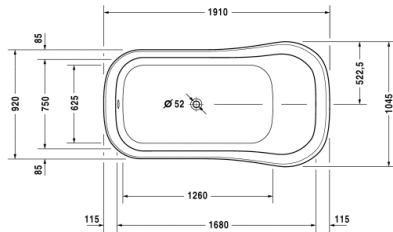

**Bathtub** # 70029105000000 / 710291055001000 /  
 760291051001000 / 760291052001000 / 760291053001000 /  
 760291054161000 / 760291055001000

**Esplanade**

Bathtub	Dimension	Weight	Order number
freestanding, with furniture panel and support frame, 5 mm sanitary acrylic			
<b>Colors</b>			
05 Oak			
<b>Variant</b>			
BathtubBasic model	1910 x 1045 mm	88,000 kg	700291050000000
BathtubCombi-System L	1910 x 1045 mm	-	710291055001000
BathtubAir-System	1910 x 1045 mm	88,000 kg	760291051001000
BathtubJet-System	1910 x 1045 mm	88,000 kg	760291052001000
BathtubCombi-System P	1910 x 1045 mm	88,000 kg	760291053001000
BathtubCombi-System E	1910 x 1045 mm	88,000 kg	760291054161000
BathtubCombi-System L	1910 x 1045 mm	88,000 kg	760291055001000
<b>#website.AccessoriesBathWhirlTubs</b>			
Headrest	-	-	790005
Surcharge	-	-	790660
<b>#website.AccessoriesTubs</b>			
Waste and overflow Quadroval	-	-	790299
Waste and overflow Quadroval	-	-	791200
Waste and overflow	-	-	791208
LED coloured light	-	-	790840
Sound	-	-	791851
<b>#website.AccessoriesWhirl</b>			
Surcharge	-	-	791207
Surcharge	-	-	790280
LED coloured light	-	-	791850
Sound	-	-	791852
Sound	-	-	791853