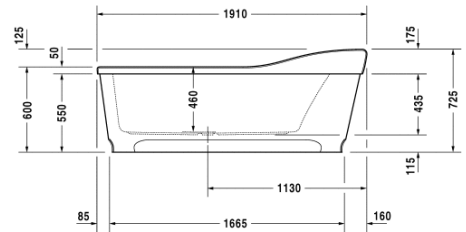

**Bathtub** # 70029105000000 / 710291055001000 /  
 760291051001000 / 760291052001000 / 760291053001000 /  
 760291054161000 / 760291055001000

**Esplanade**

Bathtub	Dimension	Weight	Order number
freestanding, with furniture panel and support frame, 5 mm sanitary acrylic			
<b>Colors</b>			
05 Oak			
<b>Variant</b>			
BathtubBasic model	1910 x 1045 mm	88,000 kg	700291050000000
BathtubCombi-System L	1910 x 1045 mm	-	710291055001000
BathtubAir-System	1910 x 1045 mm	88,000 kg	760291051001000
BathtubJet-System	1910 x 1045 mm	88,000 kg	760291052001000
BathtubCombi-System P	1910 x 1045 mm	88,000 kg	760291053001000
BathtubCombi-System E	1910 x 1045 mm	88,000 kg	760291054161000
BathtubCombi-System L	1910 x 1045 mm	88,000 kg	760291055001000
<b>#website.AccessoriesBathWhirlTubs</b>			
Headrest	-	-	790005
Surcharge	-	-	790660
<b>#website.AccessoriesTubs</b>			
Waste and overflow Quadroval	-	-	790299
Waste and overflow Quadroval	-	-	791200
Waste and overflow	-	-	791208
LED coloured light	-	-	790840
Sound	-	-	791851
<b>#website.AccessoriesWhirl</b>			
Surcharge	-	-	791207
Surcharge	-	-	790280
LED coloured light	-	-	791850
Sound	-	-	791852
Sound	-	-	791853