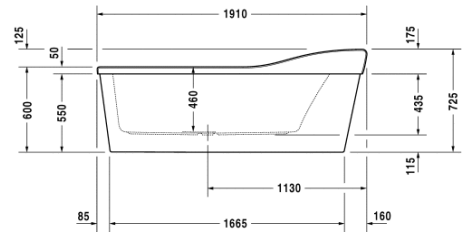

Bathtub # 70028400000000 / 710284005001000 /
 760284001001000 / 760284002001000 / 760284003001000 /
 760284004161000 / 760284005001000

Esplanade

Bathtub	Dimension	Weight	Order number
freestanding, with acrylic panel and support frame, 5 mm sanitary acrylic			
Colors			
00 White Alpin			
Variant			
BathtubBasic model	1910 x 1045 mm	96,000 kg	70028400000000
BathtubCombi-System L	1910 x 1045 mm	-	710284005001000
BathtubAir-System	1910 x 1045 mm	96,000 kg	760284001001000
BathtubJet-System	1910 x 1045 mm	96,000 kg	760284002001000
BathtubCombi-System P	1910 x 1045 mm	96,000 kg	760284003001000
BathtubCombi-System E	1910 x 1045 mm	96,000 kg	760284004161000
BathtubCombi-System L	1910 x 1045 mm	96,000 kg	760284005001000
#website.AccessoriesBathWhirlTubs			
Headrest	-	-	790005
Surcharge	-	-	790660
#website.AccessoriesTubs			
Waste and overflow Quadroval	-	-	790299
Waste and overflow Quadroval	-	-	791200
Waste and overflow	-	-	791208
LED coloured light	-	-	790840
Sound	-	-	791851
#website.AccessoriesWhirl			
Surcharge	-	-	791207
Surcharge	-	-	790280
LED coloured light	-	-	791850
Sound	-	-	791852
Sound	-	-	791853