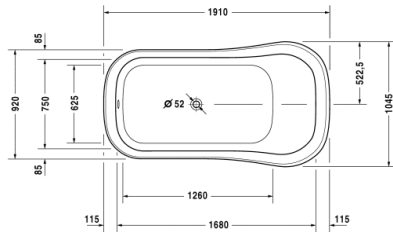

Bathtub # 70028400000000 / 710284005001000 /
 760284001001000 / 760284002001000 / 760284003001000 /
 760284004161000 / 760284005001000

Esplanade

Bathtub	Dimension	Weight	Order number
freestanding, with acrylic panel and support frame, 5 mm sanitary acrylic			
Colors			
00 White Alpin			
Variant			
BathtubBasic model	1910 x 1045 mm	96,000 kg	70028400000000
BathtubCombi-System L	1910 x 1045 mm	-	710284005001000
BathtubAir-System	1910 x 1045 mm	96,000 kg	760284001001000
BathtubJet-System	1910 x 1045 mm	96,000 kg	760284002001000
BathtubCombi-System P	1910 x 1045 mm	96,000 kg	760284003001000
BathtubCombi-System E	1910 x 1045 mm	96,000 kg	760284004161000
BathtubCombi-System L	1910 x 1045 mm	96,000 kg	760284005001000
#website.AccessoriesBathWhirlTubs			
Headrest	-	-	790005
Surcharge	-	-	790660
#website.AccessoriesTubs			
Waste and overflow Quadroval	-	-	790299
Waste and overflow Quadroval	-	-	791200
Waste and overflow	-	-	791208
LED coloured light	-	-	790840
Sound	-	-	791851
#website.AccessoriesWhirl			
Surcharge	-	-	791207
Surcharge	-	-	790280
LED coloured light	-	-	791850
Sound	-	-	791852
Sound	-	-	791853