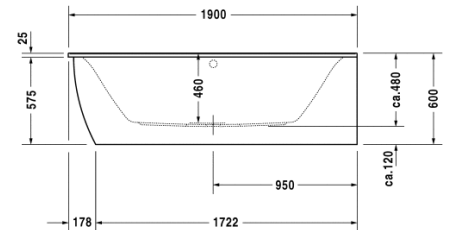

Bathtub # 70024700000000 / 710247005001000 /
760247001001000 / 760247002001000 / 760247003001000 /
760247004161000 / 760247005001000

Darling New

Bathtub	Dimension	Weight	Order number
corner right, with acrylic panel and support frame, 5 mm sanitary acrylic			
Colors			
00 White Alpin			
Variant			
BathtubBasic model	1900 x 900 mm	41,000 kg	70024700000000
BathtubCombi-System L	1900 x 900 mm	-	710247005001000
BathtubAir-System	1900 x 900 mm	41,000 kg	760247001001000
BathtubJet-System	1900 x 900 mm	41,000 kg	760247002001000
BathtubCombi-System P	1900 x 900 mm	41,000 kg	760247003001000
BathtubCombi-System E	1900 x 900 mm	41,000 kg	760247004161000
BathtubCombi-System L	1900 x 900 mm	41,000 kg	760247005001000
#website.AccessoriesBathWhirlTubs			
Headrest	-	-	790008
Bathtub anchors	-	-	790103
Rubber profile	-	-	790104
LED white light	-	-	791848
#website.AccessoriesTubs			
Waste and overflow Quadroval	-	-	790293
Waste and overflow Quadroval	-	-	790294
Waste and overflow	-	-	790275
LED coloured light	-	-	790840
Sound	-	-	791851
#website.AccessoriesWhirl			
Surcharge	-	-	790276
LED coloured light	-	-	791850
Sound	-	-	791852
Sound	-	-	791853