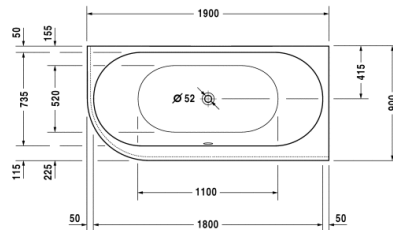

Bathtub # 70024700000000 / 710247005001000 /
760247001001000 / 760247002001000 / 760247003001000 /
760247004161000 / 760247005001000

Darling New

Bathtub	Dimension	Weight	Order number
corner right, with acrylic panel and support frame, 5 mm sanitary acrylic			
Colors			
00 White Alpin			
Variant			
BathtubBasic model	1900 x 900 mm	41,000 kg	70024700000000
BathtubCombi-System L	1900 x 900 mm	-	710247005001000
BathtubAir-System	1900 x 900 mm	41,000 kg	760247001001000
BathtubJet-System	1900 x 900 mm	41,000 kg	760247002001000
BathtubCombi-System P	1900 x 900 mm	41,000 kg	760247003001000
BathtubCombi-System E	1900 x 900 mm	41,000 kg	760247004161000
BathtubCombi-System L	1900 x 900 mm	41,000 kg	760247005001000
#website.AccessoriesBathWhirlTubs			
Headrest	-	-	790008
Bathtub anchors	-	-	790103
Rubber profile	-	-	790104
LED white light	-	-	791848
#website.AccessoriesTubs			
Waste and overflow Quadroval	-	-	790293
Waste and overflow Quadroval	-	-	790294
Waste and overflow	-	-	790275
LED coloured light	-	-	790840
Sound	-	-	791851
#website.AccessoriesWhirl			
Surcharge	-	-	790276
LED coloured light	-	-	791850
Sound	-	-	791852
Sound	-	-	791853