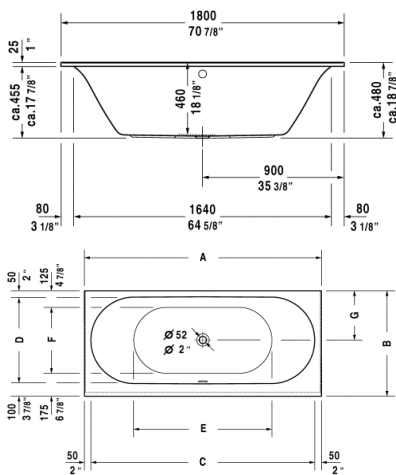

Bathtub # 70024400000090 / 710244001001090 / 710244001461090 / 710244002001090 / 710244002461090 / 710244002501090 / 710244002511090 / 710244002521090 ...

Darling New

Bathtub	Dimension	Weight	Order number
rectangle, built-in, with two backrest slopes, 1/4" sanitary acrylic			
Colors			
00 White Alpin			
Variant			
BathtubBase tub	70 7/8" x 31 1/2" Inch	61,800 lb	70024400000090
BathtubAir-System	70 7/8" x 31 1/2" Inch	-	710244001001090
BathtubAir-System with remote	70 7/8" x 31 1/2" Inch	-	710244001461090
BathtubJet-System	70 7/8" x 31 1/2" Inch	-	710244002001090
BathtubJet-System with remote	70 7/8" x 31 1/2" Inch	-	710244002461090
BathtubJet-System with Heater	70 7/8" x 31 1/2" Inch	-	710244002501090
BathtubJet-System with Heater and Ozone	70 7/8" x 31 1/2" Inch	-	710244002511090
BathtubJet-System with remote and Heater	70 7/8" x 31 1/2" Inch	-	710244002521090
BathtubJet-System with remote, Heater and Ozone	70 7/8" x 31 1/2" Inch	-	710244002531090
BathtubCombi-System	70 7/8" x 31 1/2" Inch	-	710244003001090
BathtubCombi-System with remote	70 7/8" x 31 1/2" Inch	-	710244003461090
BathtubCombi-System with Heater	70 7/8" x 31 1/2" Inch	-	710244003501090
BathtubCombi-System with Heater and Ozone	70 7/8" x 31 1/2" Inch	-	710244003511090
BathtubCombi-System with remote and Heater	70 7/8" x 31 1/2" Inch	-	710244003521090
BathtubCombi-System with remote, Heater and Ozone	70 7/8" x 31 1/2" Inch	-	710244003531090
BathtubCombi-System with light	70 7/8" x 31 1/2" Inch	-	710244004001090
BathtubCombi-System with light and remote	70 7/8" x 31 1/2" Inch	-	710244004461090