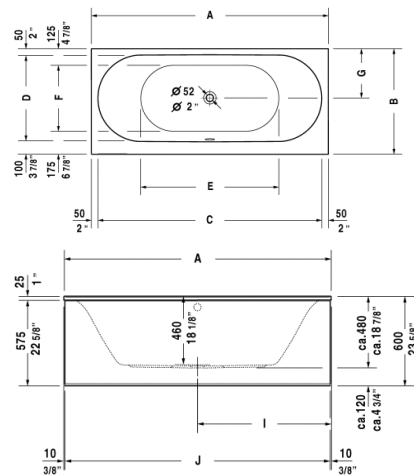

Bathtub # 70024400000090 / 710244001001090 / 710244001461090 / 710244002001090 / 710244002461090 / 710244002501090 / 710244002511090 / 710244002521090 ...

Darling New

Bathtub	Dimension	Weight	Order number
rectangle, built-in, with two backrest slopes, 1/4" sanitary acrylic			
Colors			
00 White Alpin			
Variant			
BathtubBase tub	70 7/8" x 31 1/2" Inch	61,800 lb	70024400000090
BathtubAir-System	70 7/8" x 31 1/2" Inch	-	710244001001090
BathtubAir-System with remote	70 7/8" x 31 1/2" Inch	-	710244001461090
BathtubJet-System	70 7/8" x 31 1/2" Inch	-	710244002001090
BathtubJet-System with remote	70 7/8" x 31 1/2" Inch	-	710244002461090
BathtubJet-System with Heater	70 7/8" x 31 1/2" Inch	-	710244002501090
BathtubJet-System with Heater and Ozone	70 7/8" x 31 1/2" Inch	-	710244002511090
BathtubJet-System with remote and Heater	70 7/8" x 31 1/2" Inch	-	710244002521090
BathtubJet-System with remote, Heater and Ozone	70 7/8" x 31 1/2" Inch	-	710244002531090
BathtubCombi-System	70 7/8" x 31 1/2" Inch	-	710244003001090
BathtubCombi-System with remote	70 7/8" x 31 1/2" Inch	-	710244003461090
BathtubCombi-System with Heater	70 7/8" x 31 1/2" Inch	-	710244003501090
BathtubCombi-System with Heater and Ozone	70 7/8" x 31 1/2" Inch	-	710244003511090
BathtubCombi-System with remote and Heater	70 7/8" x 31 1/2" Inch	-	710244003521090
BathtubCombi-System with remote, Heater and Ozone	70 7/8" x 31 1/2" Inch	-	710244003531090
BathtubCombi-System with light	70 7/8" x 31 1/2" Inch	-	710244004001090
BathtubCombi-System with light and remote	70 7/8" x 31 1/2" Inch	-	710244004461090