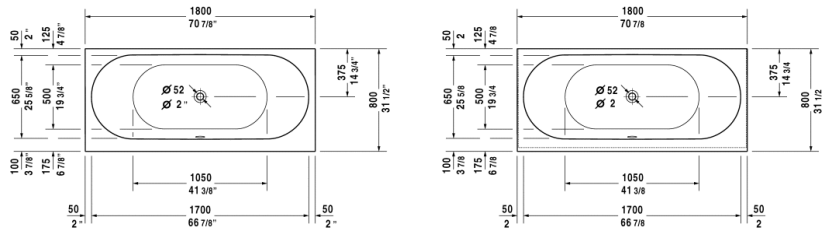

Bathtub # 70024400000090 / 710244001001090 / 710244001461090 / 710244002001090 / 710244002461090 / 710244002501090 / 710244002511090 / 710244002521090 ...

Darling New

Bathtub	Dimension	Weight	Order number
rectangle, built-in, with two backrest slopes, 1/4" sanitary acrylic			
Colors			
00 White Alpin			
Variant			
BathtubBase tub	70 7/8" x 31 1/2" Inch	61,800 lb	70024400000090
BathtubAir-System	70 7/8" x 31 1/2" Inch	-	710244001001090
BathtubAir-System with remote	70 7/8" x 31 1/2" Inch	-	710244001461090
BathtubJet-System	70 7/8" x 31 1/2" Inch	-	710244002001090
BathtubJet-System with remote	70 7/8" x 31 1/2" Inch	-	710244002461090
BathtubJet-System with Heater	70 7/8" x 31 1/2" Inch	-	710244002501090
BathtubJet-System with Heater and Ozone	70 7/8" x 31 1/2" Inch	-	710244002511090
BathtubJet-System with remote and Heater	70 7/8" x 31 1/2" Inch	-	710244002521090
BathtubJet-System with remote, Heater and Ozone	70 7/8" x 31 1/2" Inch	-	710244002531090
BathtubCombi-System	70 7/8" x 31 1/2" Inch	-	710244003001090
BathtubCombi-System with remote	70 7/8" x 31 1/2" Inch	-	710244003461090
BathtubCombi-System with Heater	70 7/8" x 31 1/2" Inch	-	710244003501090
BathtubCombi-System with Heater and Ozone	70 7/8" x 31 1/2" Inch	-	710244003511090
BathtubCombi-System with remote and Heater	70 7/8" x 31 1/2" Inch	-	710244003521090
BathtubCombi-System with remote, Heater and Ozone	70 7/8" x 31 1/2" Inch	-	710244003531090
BathtubCombi-System with light	70 7/8" x 31 1/2" Inch	-	710244004001090
BathtubCombi-System with light and remote	70 7/8" x 31 1/2" Inch	-	710244004461090