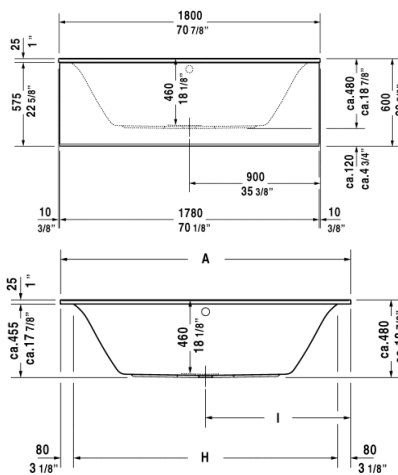

Bathtub # 70024400000090 / 710244001001090 / 710244001461090 / 710244002001090 / 710244002461090 / 710244002501090 / 710244002511090 / 710244002521090 ...

Darling New

Bathtub	Dimension	Weight	Order number
rectangle, built-in, with two backrest slopes, 1/4" sanitary acrylic			
Colors			
00 White Alpin			
Variant			
BathtubBase tub	70 7/8" x 31 1/2" Inch	61,800 lb	70024400000090
BathtubAir-System	70 7/8" x 31 1/2" Inch	-	710244001001090
BathtubAir-System with remote	70 7/8" x 31 1/2" Inch	-	710244001461090
BathtubJet-System	70 7/8" x 31 1/2" Inch	-	710244002001090
BathtubJet-System with remote	70 7/8" x 31 1/2" Inch	-	710244002461090
BathtubJet-System with Heater	70 7/8" x 31 1/2" Inch	-	710244002501090
BathtubJet-System with Heater and Ozone	70 7/8" x 31 1/2" Inch	-	710244002511090
BathtubJet-System with remote and Heater	70 7/8" x 31 1/2" Inch	-	710244002521090
BathtubJet-System with remote, Heater and Ozone	70 7/8" x 31 1/2" Inch	-	710244002531090
BathtubCombi-System	70 7/8" x 31 1/2" Inch	-	710244003001090
BathtubCombi-System with remote	70 7/8" x 31 1/2" Inch	-	710244003461090
BathtubCombi-System with Heater	70 7/8" x 31 1/2" Inch	-	710244003501090
BathtubCombi-System with Heater and Ozone	70 7/8" x 31 1/2" Inch	-	710244003511090
BathtubCombi-System with remote and Heater	70 7/8" x 31 1/2" Inch	-	710244003521090
BathtubCombi-System with remote, Heater and Ozone	70 7/8" x 31 1/2" Inch	-	710244003531090
BathtubCombi-System with light	70 7/8" x 31 1/2" Inch	-	710244004001090
BathtubCombi-System with light and remote	70 7/8" x 31 1/2" Inch	-	710244004461090