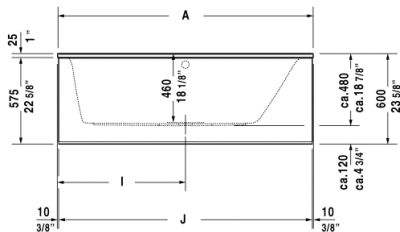

**Bathtub # 70023900000090 / 710239001001090 / 710239001461090 / 710239002001090 / 710239002461090 / 710239002501090 / 710239002511090 / 710239002521090 ...**

**Darling New**

Bathtub	Dimension	Weight	Order number
rectangle, built-in, with one backrest slope right, 1/4" sanitary acrylic			
<b>Colors</b>			
00 White Alpin			
<b>Variant</b>			
BathtubBase tub	63" x 27 1/2" Inch	52,900 lb	70023900000090
BathtubAir-System	63" x 27 1/2" Inch	-	710239001001090
BathtubAir-System with remote	63" x 27 1/2" Inch	-	710239001461090
BathtubJet-System	63" x 27 1/2" Inch	-	710239002001090
BathtubJet-System with remote	63" x 27 1/2" Inch	-	710239002461090
BathtubJet-System with Heater	63" x 27 1/2" Inch	-	710239002501090
BathtubCombi-System with Heater and Ozone	63" x 27 1/2" Inch	-	710239002511090
BathtubJet-System with remote and Heater	63" x 27 1/2" Inch	-	710239002521090
BathtubJet-System with remote, Heater and Ozone	63" x 27 1/2" Inch	-	710239002531090
BathtubCombi-System	63" x 27 1/2" Inch	-	710239003001090
BathtubCombi-System with remote	63" x 27 1/2" Inch	-	710239003461090
BathtubCombi-System with Heater	63" x 27 1/2" Inch	-	710239003501090
BathtubCombi-System with Heater and Ozone	63" x 27 1/2" Inch	-	710239003511090
BathtubCombi-System with remote and Heater	63" x 27 1/2" Inch	-	710239003521090
BathtubCombi-System with remote, Heater and Ozone	63" x 27 1/2" Inch	-	710239003531090
BathtubCombi-System with light	63" x 27 1/2" Inch	-	710239004001090
BathtubCombi-System with light and remote	63" x 27 1/2" Inch	-	710239004461090