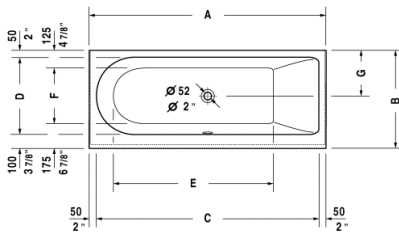

**Bathtub # 70023900000090 / 710239001001090 / 710239001461090 / 710239002001090 / 710239002461090 / 710239002501090 / 710239002511090 / 710239002521090 ...**

**Darling New**

Bathtub	Dimension	Weight	Order number
rectangle, built-in, with one backrest slope right, 1/4" sanitary acrylic			
<b>Colors</b>			
00 White Alpin			
<b>Variant</b>			
BathtubBase tub	63" x 27 1/2" Inch	52,900 lb	70023900000090
BathtubAir-System	63" x 27 1/2" Inch	-	710239001001090
BathtubAir-System with remote	63" x 27 1/2" Inch	-	710239001461090
BathtubJet-System	63" x 27 1/2" Inch	-	710239002001090
BathtubJet-System with remote	63" x 27 1/2" Inch	-	710239002461090
BathtubJet-System with Heater	63" x 27 1/2" Inch	-	710239002501090
BathtubCombi-System with Heater and Ozone	63" x 27 1/2" Inch	-	710239002511090
BathtubJet-System with remote and Heater	63" x 27 1/2" Inch	-	710239002521090
BathtubJet-System with remote, Heater and Ozone	63" x 27 1/2" Inch	-	710239002531090
BathtubCombi-System	63" x 27 1/2" Inch	-	710239003001090
BathtubCombi-System with remote	63" x 27 1/2" Inch	-	710239003461090
BathtubCombi-System with Heater	63" x 27 1/2" Inch	-	710239003501090
BathtubCombi-System with Heater and Ozone	63" x 27 1/2" Inch	-	710239003511090
BathtubCombi-System with remote and Heater	63" x 27 1/2" Inch	-	710239003521090
BathtubCombi-System with remote, Heater and Ozone	63" x 27 1/2" Inch	-	710239003531090
BathtubCombi-System with light	63" x 27 1/2" Inch	-	710239004001090
BathtubCombi-System with light and remote	63" x 27 1/2" Inch	-	710239004461090