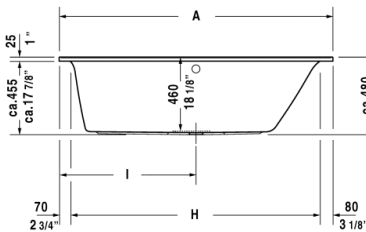

**Bathtub # 70023900000090 / 710239001001090 / 710239001461090 / 710239002001090 / 710239002461090 / 710239002501090 / 710239002511090 / 710239002521090 ...**

**Darling New**

Bathtub	Dimension	Weight	Order number
rectangle, built-in, with one backrest slope right, 1/4" sanitary acrylic			
<b>Colors</b>			
00 White Alpin			
<b>Variant</b>			
BathtubBase tub	63" x 27 1/2" Inch	52,900 lb	70023900000090
BathtubAir-System	63" x 27 1/2" Inch	-	710239001001090
BathtubAir-System with remote	63" x 27 1/2" Inch	-	710239001461090
BathtubJet-System	63" x 27 1/2" Inch	-	710239002001090
BathtubJet-System with remote	63" x 27 1/2" Inch	-	710239002461090
BathtubJet-System with Heater	63" x 27 1/2" Inch	-	710239002501090
BathtubCombi-System with Heater and Ozone	63" x 27 1/2" Inch	-	710239002511090
BathtubJet-System with remote and Heater	63" x 27 1/2" Inch	-	710239002521090
BathtubJet-System with remote, Heater and Ozone	63" x 27 1/2" Inch	-	710239002531090
BathtubCombi-System	63" x 27 1/2" Inch	-	710239003001090
BathtubCombi-System with remote	63" x 27 1/2" Inch	-	710239003461090
BathtubCombi-System with Heater	63" x 27 1/2" Inch	-	710239003501090
BathtubCombi-System with Heater and Ozone	63" x 27 1/2" Inch	-	710239003511090
BathtubCombi-System with remote and Heater	63" x 27 1/2" Inch	-	710239003521090
BathtubCombi-System with remote, Heater and Ozone	63" x 27 1/2" Inch	-	710239003531090
BathtubCombi-System with light	63" x 27 1/2" Inch	-	710239004001090
BathtubCombi-System with light and remote	63" x 27 1/2" Inch	-	710239004461090