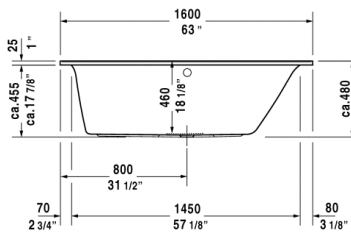

**Bathtub # 70023900000090 / 710239001001090 / 710239001461090 / 710239002001090 / 710239002461090 / 710239002501090 / 710239002511090 / 710239002521090 ...**

**Darling New**

Bathtub	Dimension	Weight	Order number
rectangle, built-in, with one backrest slope right, 1/4" sanitary acrylic			
<b>Colors</b>			
00 White Alpin			
<b>Variant</b>			
BathtubBase tub	63" x 27 1/2" Inch	52,900 lb	70023900000090
BathtubAir-System	63" x 27 1/2" Inch	-	710239001001090
BathtubAir-System with remote	63" x 27 1/2" Inch	-	710239001461090
BathtubJet-System	63" x 27 1/2" Inch	-	710239002001090
BathtubJet-System with remote	63" x 27 1/2" Inch	-	710239002461090
BathtubJet-System with Heater	63" x 27 1/2" Inch	-	710239002501090
BathtubCombi-System with Heater and Ozone	63" x 27 1/2" Inch	-	710239002511090
BathtubJet-System with remote and Heater	63" x 27 1/2" Inch	-	710239002521090
BathtubJet-System with remote, Heater and Ozone	63" x 27 1/2" Inch	-	710239002531090
BathtubCombi-System	63" x 27 1/2" Inch	-	710239003001090
BathtubCombi-System with remote	63" x 27 1/2" Inch	-	710239003461090
BathtubCombi-System with Heater	63" x 27 1/2" Inch	-	710239003501090
BathtubCombi-System with Heater and Ozone	63" x 27 1/2" Inch	-	710239003511090
BathtubCombi-System with remote and Heater	63" x 27 1/2" Inch	-	710239003521090
BathtubCombi-System with remote, Heater and Ozone	63" x 27 1/2" Inch	-	710239003531090
BathtubCombi-System with light	63" x 27 1/2" Inch	-	710239004001090
BathtubCombi-System with light and remote	63" x 27 1/2" Inch	-	710239004461090