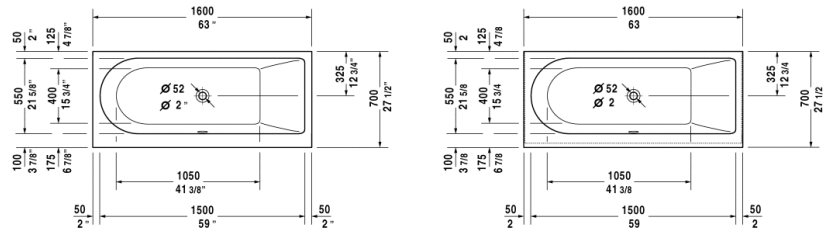

**Bathtub # 70023900000090 / 710239001001090 / 710239001461090 / 710239002001090 / 710239002461090 / 710239002501090 / 710239002511090 / 710239002521090 ...**

**Darling New**

Bathtub	Dimension	Weight	Order number
rectangle, built-in, with one backrest slope right, 1/4" sanitary acrylic			
<b>Colors</b>			
00 White Alpin			
<b>Variant</b>			
BathtubBase tub	63" x 27 1/2" Inch	52,900 lb	70023900000090
BathtubAir-System	63" x 27 1/2" Inch	-	710239001001090
BathtubAir-System with remote	63" x 27 1/2" Inch	-	710239001461090
BathtubJet-System	63" x 27 1/2" Inch	-	710239002001090
BathtubJet-System with remote	63" x 27 1/2" Inch	-	710239002461090
BathtubJet-System with Heater	63" x 27 1/2" Inch	-	710239002501090
BathtubCombi-System with Heater and Ozone	63" x 27 1/2" Inch	-	710239002511090
BathtubJet-System with remote and Heater	63" x 27 1/2" Inch	-	710239002521090
BathtubJet-System with remote, Heater and Ozone	63" x 27 1/2" Inch	-	710239002531090
BathtubCombi-System	63" x 27 1/2" Inch	-	710239003001090
BathtubCombi-System with remote	63" x 27 1/2" Inch	-	710239003461090
BathtubCombi-System with Heater	63" x 27 1/2" Inch	-	710239003501090
BathtubCombi-System with Heater and Ozone	63" x 27 1/2" Inch	-	710239003511090
BathtubCombi-System with remote and Heater	63" x 27 1/2" Inch	-	710239003521090
BathtubCombi-System with remote, Heater and Ozone	63" x 27 1/2" Inch	-	710239003531090
BathtubCombi-System with light	63" x 27 1/2" Inch	-	710239004001090
BathtubCombi-System with light and remote	63" x 27 1/2" Inch	-	710239004461090