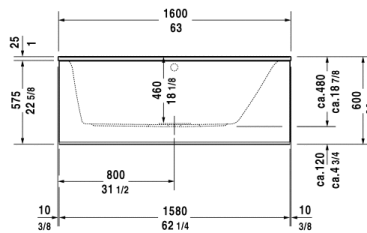

**Bathtub # 70023900000090 / 710239001001090 / 710239001461090 / 710239002001090 / 710239002461090 / 710239002501090 / 710239002511090 / 710239002521090 ...**

**Darling New**

Bathtub	Dimension	Weight	Order number
rectangle, built-in, with one backrest slope right, 1/4" sanitary acrylic			
<b>Colors</b>			
00 White Alpin			
<b>Variant</b>			
BathtubBase tub	63" x 27 1/2" Inch	52,900 lb	70023900000090
BathtubAir-System	63" x 27 1/2" Inch	-	710239001001090
BathtubAir-System with remote	63" x 27 1/2" Inch	-	710239001461090
BathtubJet-System	63" x 27 1/2" Inch	-	710239002001090
BathtubJet-System with remote	63" x 27 1/2" Inch	-	710239002461090
BathtubJet-System with Heater	63" x 27 1/2" Inch	-	710239002501090
BathtubCombi-System with Heater and Ozone	63" x 27 1/2" Inch	-	710239002511090
BathtubJet-System with remote and Heater	63" x 27 1/2" Inch	-	710239002521090
BathtubJet-System with remote, Heater and Ozone	63" x 27 1/2" Inch	-	710239002531090
BathtubCombi-System	63" x 27 1/2" Inch	-	710239003001090
BathtubCombi-System with remote	63" x 27 1/2" Inch	-	710239003461090
BathtubCombi-System with Heater	63" x 27 1/2" Inch	-	710239003501090
BathtubCombi-System with Heater and Ozone	63" x 27 1/2" Inch	-	710239003511090
BathtubCombi-System with remote and Heater	63" x 27 1/2" Inch	-	710239003521090
BathtubCombi-System with remote, Heater and Ozone	63" x 27 1/2" Inch	-	710239003531090
BathtubCombi-System with light	63" x 27 1/2" Inch	-	710239004001090
BathtubCombi-System with light and remote	63" x 27 1/2" Inch	-	710239004461090