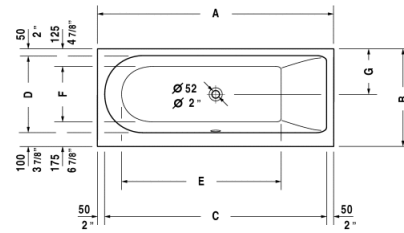

**Bathtub # 70023900000090 / 710239001001090 / 710239001461090 / 710239002001090 / 710239002461090 / 710239002501090 / 710239002511090 / 710239002521090 ...**

**Darling New**

Bathtub	Dimension	Weight	Order number
rectangle, built-in, with one backrest slope right, 1/4" sanitary acrylic			
<b>Colors</b>			
00 White Alpin			
<b>Variant</b>			
BathtubBase tub	63" x 27 1/2" Inch	52,900 lb	70023900000090
BathtubAir-System	63" x 27 1/2" Inch	-	710239001001090
BathtubAir-System with remote	63" x 27 1/2" Inch	-	710239001461090
BathtubJet-System	63" x 27 1/2" Inch	-	710239002001090
BathtubJet-System with remote	63" x 27 1/2" Inch	-	710239002461090
BathtubJet-System with Heater	63" x 27 1/2" Inch	-	710239002501090
BathtubCombi-System with Heater and Ozone	63" x 27 1/2" Inch	-	710239002511090
BathtubJet-System with remote and Heater	63" x 27 1/2" Inch	-	710239002521090
BathtubJet-System with remote, Heater and Ozone	63" x 27 1/2" Inch	-	710239002531090
BathtubCombi-System	63" x 27 1/2" Inch	-	710239003001090
BathtubCombi-System with remote	63" x 27 1/2" Inch	-	710239003461090
BathtubCombi-System with Heater	63" x 27 1/2" Inch	-	710239003501090
BathtubCombi-System with Heater and Ozone	63" x 27 1/2" Inch	-	710239003511090
BathtubCombi-System with remote and Heater	63" x 27 1/2" Inch	-	710239003521090
BathtubCombi-System with remote, Heater and Ozone	63" x 27 1/2" Inch	-	710239003531090
BathtubCombi-System with light	63" x 27 1/2" Inch	-	710239004001090
BathtubCombi-System with light and remote	63" x 27 1/2" Inch	-	710239004461090