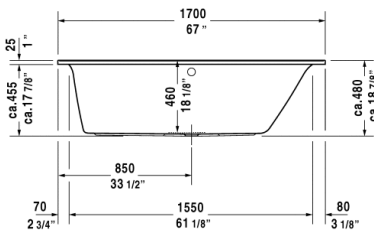

Bathtub # 70024300000090 / 710243001001090 / 710243001461090 / 710243002001090 / 710243002461090 / 710243002501090 / 710243002511090 / 710243002521090 ...

Darling New

Bathtub	Dimension	Weight	Order number
rectangle, built-in, with one backrest slope right, 1/4" sanitary acrylic			
Colors			
00 White Alpin			
Variant			
BathtubBase tub	66 7/8" x 29 1/2" Inch	57,400 lb	70024300000090
BathtubAir-System	66 7/8" x 29 1/2" Inch	-	710243001001090
BathtubAir-System with remote	66 7/8" x 29 1/2" Inch	-	710243001461090
BathtubJet-System	66 7/8" x 29 1/2" Inch	-	710243002001090
BathtubJet-System with remote	66 7/8" x 29 1/2" Inch	-	710243002461090
BathtubJet-System with Heater	66 7/8" x 29 1/2" Inch	-	710243002501090
BathtubJet-System with Heater and Ozone	66 7/8" x 29 1/2" Inch	-	710243002511090
BathtubJet-System with remote and Heater	66 7/8" x 29 1/2" Inch	-	710243002521090
BathtubJet-System with remote, Heater and Ozone	66 7/8" x 29 1/2" Inch	-	710243002531090
BathtubCombi-System	66 7/8" x 29 1/2" Inch	-	710243003001090
BathtubCombi-System with remote	66 7/8" x 29 1/2" Inch	-	710243003461090
BathtubCombi-System with Heater	66 7/8" x 29 1/2" Inch	-	710243003501090
BathtubCombi-System with Heater and Ozone	66 7/8" x 29 1/2" Inch	-	710243003511090
BathtubCombi-System with remote and Heater	66 7/8" x 29 1/2" Inch	-	710243003521090
BathtubCombi-System with remote, Heater and Ozone	66 7/8" x 29 1/2" Inch	-	710243003531090
BathtubCombi-System with light	66 7/8" x 29 1/2" Inch	-	710243004001090
BathtubCombi-System with light and remote	66 7/8" x 29 1/2" Inch	-	710243004461090
BathtubCombi-System with light and Heater	66 7/8" x 29 1/2" Inch	-	710243004501090
BathtubCombi-System with light, Heater and Ozone	66 7/8" x 29 1/2" Inch	-	710243004511090
BathtubCombi-System with light, remote and Heater	66 7/8" x 29 1/2" Inch	-	710243004521090
BathtubCombi-System with light, remote, Heater and Ozone	66 7/8" x 29 1/2" Inch	-	710243004531090