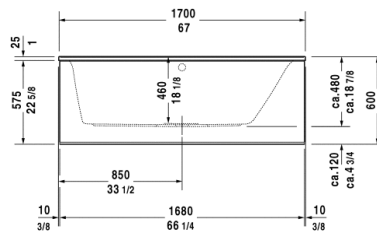

Bathtub # 70024300000090 / 710243001001090 / 710243001461090 / 710243002001090 / 710243002461090 / 710243002501090 / 710243002511090 / 710243002521090 ...

Darling New

Bathtub	Dimension	Weight	Order number
rectangle, built-in, with one backrest slope right, 1/4" sanitary acrylic			
Colors			
00 White Alpin			
Variant			
BathtubBase tub	66 7/8" x 29 1/2" Inch	57,400 lb	70024300000090
BathtubAir-System	66 7/8" x 29 1/2" Inch	-	710243001001090
BathtubAir-System with remote	66 7/8" x 29 1/2" Inch	-	710243001461090
BathtubJet-System	66 7/8" x 29 1/2" Inch	-	710243002001090
BathtubJet-System with remote	66 7/8" x 29 1/2" Inch	-	710243002461090
BathtubJet-System with Heater	66 7/8" x 29 1/2" Inch	-	710243002501090
BathtubJet-System with Heater and Ozone	66 7/8" x 29 1/2" Inch	-	710243002511090
BathtubJet-System with remote and Heater	66 7/8" x 29 1/2" Inch	-	710243002521090
BathtubJet-System with remote, Heater and Ozone	66 7/8" x 29 1/2" Inch	-	710243002531090
BathtubCombi-System	66 7/8" x 29 1/2" Inch	-	710243003001090
BathtubCombi-System with remote	66 7/8" x 29 1/2" Inch	-	710243003461090
BathtubCombi-System with Heater	66 7/8" x 29 1/2" Inch	-	710243003501090
BathtubCombi-System with Heater and Ozone	66 7/8" x 29 1/2" Inch	-	710243003511090
BathtubCombi-System with remote and Heater	66 7/8" x 29 1/2" Inch	-	710243003521090
BathtubCombi-System with remote, Heater and Ozone	66 7/8" x 29 1/2" Inch	-	710243003531090
BathtubCombi-System with light	66 7/8" x 29 1/2" Inch	-	710243004001090
BathtubCombi-System with light and remote	66 7/8" x 29 1/2" Inch	-	710243004461090
BathtubCombi-System with light and Heater	66 7/8" x 29 1/2" Inch	-	710243004501090
BathtubCombi-System with light, Heater and Ozone	66 7/8" x 29 1/2" Inch	-	710243004511090
BathtubCombi-System with light, remote and Heater	66 7/8" x 29 1/2" Inch	-	710243004521090
BathtubCombi-System with light, remote, Heater and Ozone	66 7/8" x 29 1/2" Inch	-	710243004531090