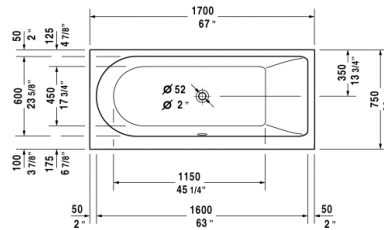

Bathtub # 70024300000090 / 710243001001090 / 710243001461090 / 710243002001090 / 710243002461090 / 710243002501090 / 710243002511090 / 710243002521090 ...

Darling New

Bathtub	Dimension	Weight	Order number
rectangle, built-in, with one backrest slope right, 1/4" sanitary acrylic			
Colors			
00 White Alpin			
Variant			
BathtubBase tub	66 7/8" x 29 1/2" Inch	57,400 lb	70024300000090
BathtubAir-System	66 7/8" x 29 1/2" Inch	-	710243001001090
BathtubAir-System with remote	66 7/8" x 29 1/2" Inch	-	710243001461090
BathtubJet-System	66 7/8" x 29 1/2" Inch	-	710243002001090
BathtubJet-System with remote	66 7/8" x 29 1/2" Inch	-	710243002461090
BathtubJet-System with Heater	66 7/8" x 29 1/2" Inch	-	710243002501090
BathtubJet-System with Heater and Ozone	66 7/8" x 29 1/2" Inch	-	710243002511090
BathtubJet-System with remote and Heater	66 7/8" x 29 1/2" Inch	-	710243002521090
BathtubJet-System with remote, Heater and Ozone	66 7/8" x 29 1/2" Inch	-	710243002531090
BathtubCombi-System	66 7/8" x 29 1/2" Inch	-	710243003001090
BathtubCombi-System with remote	66 7/8" x 29 1/2" Inch	-	710243003461090
BathtubCombi-System with Heater	66 7/8" x 29 1/2" Inch	-	710243003501090
BathtubCombi-System with Heater and Ozone	66 7/8" x 29 1/2" Inch	-	710243003511090
BathtubCombi-System with remote and Heater	66 7/8" x 29 1/2" Inch	-	710243003521090
BathtubCombi-System with remote, Heater and Ozone	66 7/8" x 29 1/2" Inch	-	710243003531090
BathtubCombi-System with light	66 7/8" x 29 1/2" Inch	-	710243004001090
BathtubCombi-System with light and remote	66 7/8" x 29 1/2" Inch	-	710243004461090
BathtubCombi-System with light and Heater	66 7/8" x 29 1/2" Inch	-	710243004501090
BathtubCombi-System with light, Heater and Ozone	66 7/8" x 29 1/2" Inch	-	710243004511090
BathtubCombi-System with light, remote and Heater	66 7/8" x 29 1/2" Inch	-	710243004521090
BathtubCombi-System with light, remote, Heater and Ozone	66 7/8" x 29 1/2" Inch	-	710243004531090