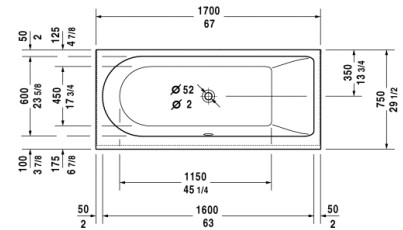

Bathtub # 70024300000090 / 710243001001090 / 710243001461090 / 710243002001090 / 710243002461090 / 710243002501090 / 710243002511090 / 710243002521090 ...

Darling New

Bathtub	Dimension	Weight	Order number
rectangle, built-in, with one backrest slope right, 1/4" sanitary acrylic			
Colors			
00 White Alpin			
Variant			
BathtubBase tub	66 7/8" x 29 1/2" Inch	57,400 lb	70024300000090
BathtubAir-System	66 7/8" x 29 1/2" Inch	-	710243001001090
BathtubAir-System with remote	66 7/8" x 29 1/2" Inch	-	710243001461090
BathtubJet-System	66 7/8" x 29 1/2" Inch	-	710243002001090
BathtubJet-System with remote	66 7/8" x 29 1/2" Inch	-	710243002461090
BathtubJet-System with Heater	66 7/8" x 29 1/2" Inch	-	710243002501090
BathtubJet-System with Heater and Ozone	66 7/8" x 29 1/2" Inch	-	710243002511090
BathtubJet-System with remote and Heater	66 7/8" x 29 1/2" Inch	-	710243002521090
BathtubJet-System with remote, Heater and Ozone	66 7/8" x 29 1/2" Inch	-	710243002531090
BathtubCombi-System	66 7/8" x 29 1/2" Inch	-	710243003001090
BathtubCombi-System with remote	66 7/8" x 29 1/2" Inch	-	710243003461090
BathtubCombi-System with Heater	66 7/8" x 29 1/2" Inch	-	710243003501090
BathtubCombi-System with Heater and Ozone	66 7/8" x 29 1/2" Inch	-	710243003511090
BathtubCombi-System with remote and Heater	66 7/8" x 29 1/2" Inch	-	710243003521090
BathtubCombi-System with remote, Heater and Ozone	66 7/8" x 29 1/2" Inch	-	710243003531090
BathtubCombi-System with light	66 7/8" x 29 1/2" Inch	-	710243004001090
BathtubCombi-System with light and remote	66 7/8" x 29 1/2" Inch	-	710243004461090
BathtubCombi-System with light and Heater	66 7/8" x 29 1/2" Inch	-	710243004501090
BathtubCombi-System with light, Heater and Ozone	66 7/8" x 29 1/2" Inch	-	710243004511090
BathtubCombi-System with light, remote and Heater	66 7/8" x 29 1/2" Inch	-	710243004521090
BathtubCombi-System with light, remote, Heater and Ozone	66 7/8" x 29 1/2" Inch	-	710243004531090