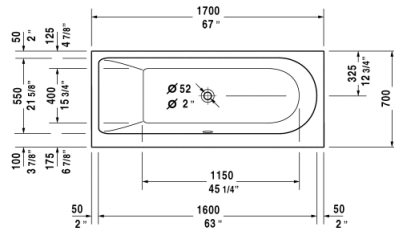

Bathtub # 70024000000090 / 710240001001090 / 710240001461090 / 710240002001090 / 710240002461090 / 710240002501090 / 710240002511090 / 710240002521090 ...

Darling New

Bathtub	Dimension	Weight	Order number
rectangle, built-in, with one backrest slope left, 1/4" sanitary acrylic			
Colors			
00 White Alpin			
Variant			
BathtubBase tub	66 7/8" x 27 1/2" Inch	55,200 lb	70024000000090
BathtubAir-System	66 7/8" x 27 1/2" Inch	-	710240001001090
BathtubAir-System with remote	66 7/8" x 27 1/2" Inch	-	710240001461090
BathtubJet-System	66 7/8" x 27 1/2" Inch	-	710240002001090
BathtubJet-System with remote	66 7/8" x 27 1/2" Inch	-	710240002461090
BathtubJet-System with Heater	66 7/8" x 27 1/2" Inch	-	710240002501090
BathtubJet-System with Heater and Ozone	66 7/8" x 27 1/2" Inch	-	710240002511090
BathtubJet-System with remote and Heater	66 7/8" x 27 1/2" Inch	-	710240002521090
BathtubJet-System with remote, Heater and Ozone	66 7/8" x 27 1/2" Inch	-	710240002531090
BathtubCombi-System	66 7/8" x 27 1/2" Inch	-	710240003001090
BathtubCombi-System with remote	66 7/8" x 27 1/2" Inch	-	710240003461090
BathtubCombi-System with Heater	66 7/8" x 27 1/2" Inch	-	710240003501090
BathtubCombi-System with Heater and Ozone	66 7/8" x 27 1/2" Inch	-	710240003511090
BathtubCombi-System with remote and Heater	66 7/8" x 27 1/2" Inch	-	710240003521090
BathtubCombi-System with remote, Heater and Ozone	66 7/8" x 27 1/2" Inch	-	710240003531090
BathtubCombi-System with light	66 7/8" x 27 1/2" Inch	-	710240004001090
BathtubCombi-System with light and remote	66 7/8" x 27 1/2" Inch	-	710240004461090
BathtubCombi-System with light and Heater	66 7/8" x 27 1/2" Inch	-	710240004501090
BathtubCombi-System with light, Heater and Ozone	66 7/8" x 27 1/2" Inch	-	710240004511090
BathtubCombi-System with light, remote and Heater	66 7/8" x 27 1/2" Inch	-	710240004521090
BathtubCombi-System with light, remote, Heater and Ozone	66 7/8" x 27 1/2" Inch	-	710240004531090