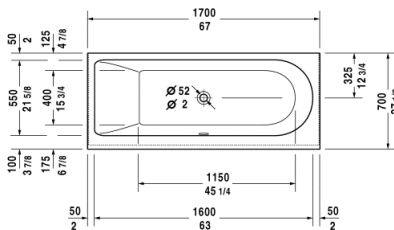

Bathtub # 70024000000090 / 710240001001090 / 710240001461090 / 710240002001090 / 710240002461090 / 710240002501090 / 710240002511090 / 710240002521090 ...

Darling New

Bathtub	Dimension	Weight	Order number
rectangle, built-in, with one backrest slope left, 1/4" sanitary acrylic			
Colors			
00 White Alpin			
Variant			
BathtubBase tub	66 7/8" x 27 1/2" Inch	55,200 lb	70024000000090
BathtubAir-System	66 7/8" x 27 1/2" Inch	-	710240001001090
BathtubAir-System with remote	66 7/8" x 27 1/2" Inch	-	710240001461090
BathtubJet-System	66 7/8" x 27 1/2" Inch	-	710240002001090
BathtubJet-System with remote	66 7/8" x 27 1/2" Inch	-	710240002461090
BathtubJet-System with Heater	66 7/8" x 27 1/2" Inch	-	710240002501090
BathtubJet-System with Heater and Ozone	66 7/8" x 27 1/2" Inch	-	710240002511090
BathtubJet-System with remote and Heater	66 7/8" x 27 1/2" Inch	-	710240002521090
BathtubJet-System with remote, Heater and Ozone	66 7/8" x 27 1/2" Inch	-	710240002531090
BathtubCombi-System	66 7/8" x 27 1/2" Inch	-	710240003001090
BathtubCombi-System with remote	66 7/8" x 27 1/2" Inch	-	710240003461090
BathtubCombi-System with Heater	66 7/8" x 27 1/2" Inch	-	710240003501090
BathtubCombi-System with Heater and Ozone	66 7/8" x 27 1/2" Inch	-	710240003511090
BathtubCombi-System with remote and Heater	66 7/8" x 27 1/2" Inch	-	710240003521090
BathtubCombi-System with remote, Heater and Ozone	66 7/8" x 27 1/2" Inch	-	710240003531090
BathtubCombi-System with light	66 7/8" x 27 1/2" Inch	-	710240004001090
BathtubCombi-System with light and remote	66 7/8" x 27 1/2" Inch	-	710240004461090
BathtubCombi-System with light and Heater	66 7/8" x 27 1/2" Inch	-	710240004501090
BathtubCombi-System with light, Heater and Ozone	66 7/8" x 27 1/2" Inch	-	710240004511090
BathtubCombi-System with light, remote and Heater	66 7/8" x 27 1/2" Inch	-	710240004521090
BathtubCombi-System with light, remote, Heater and Ozone	66 7/8" x 27 1/2" Inch	-	710240004531090