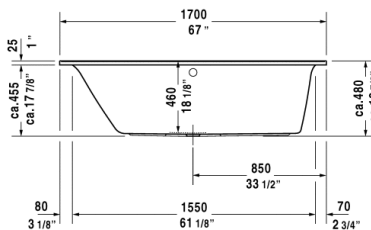

Bathtub # 70024000000090 / 710240001001090 / 710240001461090 / 710240002001090 / 710240002461090 / 710240002501090 / 710240002511090 / 710240002521090 ...

Darling New

Bathtub	Dimension	Weight	Order number
rectangle, built-in, with one backrest slope left, 1/4" sanitary acrylic			
Colors			
00 White Alpin			
Variant			
BathtubBase tub	66 7/8" x 27 1/2" Inch	55,200 lb	70024000000090
BathtubAir-System	66 7/8" x 27 1/2" Inch	-	710240001001090
BathtubAir-System with remote	66 7/8" x 27 1/2" Inch	-	710240001461090
BathtubJet-System	66 7/8" x 27 1/2" Inch	-	710240002001090
BathtubJet-System with remote	66 7/8" x 27 1/2" Inch	-	710240002461090
BathtubJet-System with Heater	66 7/8" x 27 1/2" Inch	-	710240002501090
BathtubJet-System with Heater and Ozone	66 7/8" x 27 1/2" Inch	-	710240002511090
BathtubJet-System with remote and Heater	66 7/8" x 27 1/2" Inch	-	710240002521090
BathtubJet-System with remote, Heater and Ozone	66 7/8" x 27 1/2" Inch	-	710240002531090
BathtubCombi-System	66 7/8" x 27 1/2" Inch	-	710240003001090
BathtubCombi-System with remote	66 7/8" x 27 1/2" Inch	-	710240003461090
BathtubCombi-System with Heater	66 7/8" x 27 1/2" Inch	-	710240003501090
BathtubCombi-System with Heater and Ozone	66 7/8" x 27 1/2" Inch	-	710240003511090
BathtubCombi-System with remote and Heater	66 7/8" x 27 1/2" Inch	-	710240003521090
BathtubCombi-System with remote, Heater and Ozone	66 7/8" x 27 1/2" Inch	-	710240003531090
BathtubCombi-System with light	66 7/8" x 27 1/2" Inch	-	710240004001090
BathtubCombi-System with light and remote	66 7/8" x 27 1/2" Inch	-	710240004461090
BathtubCombi-System with light and Heater	66 7/8" x 27 1/2" Inch	-	710240004501090
BathtubCombi-System with light, Heater and Ozone	66 7/8" x 27 1/2" Inch	-	710240004511090
BathtubCombi-System with light, remote and Heater	66 7/8" x 27 1/2" Inch	-	710240004521090
BathtubCombi-System with light, remote, Heater and Ozone	66 7/8" x 27 1/2" Inch	-	710240004531090