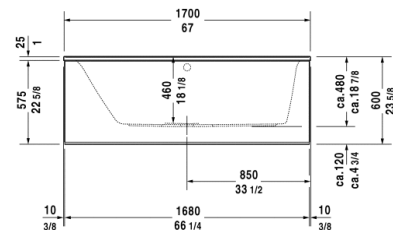

Bathtub # 70024000000090 / 710240001001090 / 710240001461090 / 710240002001090 / 710240002461090 / 710240002501090 / 710240002511090 / 710240002521090 ...

Darling New

Bathtub	Dimension	Weight	Order number
rectangle, built-in, with one backrest slope left, 1/4" sanitary acrylic			
Colors			
00 White Alpin			
Variant			
BathtubBase tub	66 7/8" x 27 1/2" Inch	55,200 lb	70024000000090
BathtubAir-System	66 7/8" x 27 1/2" Inch	-	710240001001090
BathtubAir-System with remote	66 7/8" x 27 1/2" Inch	-	710240001461090
BathtubJet-System	66 7/8" x 27 1/2" Inch	-	710240002001090
BathtubJet-System with remote	66 7/8" x 27 1/2" Inch	-	710240002461090
BathtubJet-System with Heater	66 7/8" x 27 1/2" Inch	-	710240002501090
BathtubJet-System with Heater and Ozone	66 7/8" x 27 1/2" Inch	-	710240002511090
BathtubJet-System with remote and Heater	66 7/8" x 27 1/2" Inch	-	710240002521090
BathtubJet-System with remote, Heater and Ozone	66 7/8" x 27 1/2" Inch	-	710240002531090
BathtubCombi-System	66 7/8" x 27 1/2" Inch	-	710240003001090
BathtubCombi-System with remote	66 7/8" x 27 1/2" Inch	-	710240003461090
BathtubCombi-System with Heater	66 7/8" x 27 1/2" Inch	-	710240003501090
BathtubCombi-System with Heater and Ozone	66 7/8" x 27 1/2" Inch	-	710240003511090
BathtubCombi-System with remote and Heater	66 7/8" x 27 1/2" Inch	-	710240003521090
BathtubCombi-System with remote, Heater and Ozone	66 7/8" x 27 1/2" Inch	-	710240003531090
BathtubCombi-System with light	66 7/8" x 27 1/2" Inch	-	710240004001090
BathtubCombi-System with light and remote	66 7/8" x 27 1/2" Inch	-	710240004461090
BathtubCombi-System with light and Heater	66 7/8" x 27 1/2" Inch	-	710240004501090
BathtubCombi-System with light, Heater and Ozone	66 7/8" x 27 1/2" Inch	-	710240004511090
BathtubCombi-System with light, remote and Heater	66 7/8" x 27 1/2" Inch	-	710240004521090
BathtubCombi-System with light, remote, Heater and Ozone	66 7/8" x 27 1/2" Inch	-	710240004531090