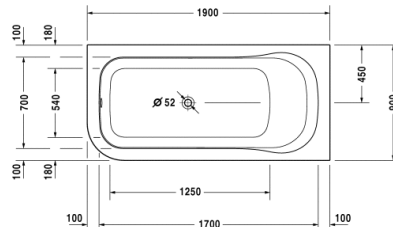

Bathtub # 70028200000000 / 760282001001000 /
760282002001000 / 760282003001000 / 760282004161000 /
760282005001000

Esplanade

Bathtub	Dimension	Weight	Order number
corner right, with acrylic panel and support frame, 5 mm sanitary acrylic			
Colors			
00 White Alpin			
Variant			
BathtubBasic model	1900 x 900 mm	88,000 kg	70028200000000
BathtubAir-System	1900 x 900 mm	88,000 kg	760282001001000
BathtubJet-System	1900 x 900 mm	88,000 kg	760282002001000
BathtubCombi-System P	1900 x 900 mm	88,000 kg	760282003001000
BathtubCombi-System E	1900 x 900 mm	88,000 kg	760282004161000
BathtubCombi-System L	1900 x 900 mm	88,000 kg	760282005001000
#website.AccessoriesBathWhirlTubs			
Headrest	-	-	790005
Bathtub anchors	-	-	790103
Rubber profile	-	-	790104
Surcharge	-	-	790660
#website.AccessoriesTubs			
Waste and overflow Quadroval, chrome	-	-	790297
Waste and overflow Quadroval with water inlet, chrome	-	-	790298
Waste and overflow	-	-	790279
Surcharge	-	-	790650
LED coloured light	-	-	790840
Sound	-	-	791851
#website.AccessoriesWhirl			
Surcharge	-	-	791207
Surcharge	-	-	790280
LED coloured light	-	-	791850
Sound	-	-	791852
Sound	-	-	791853