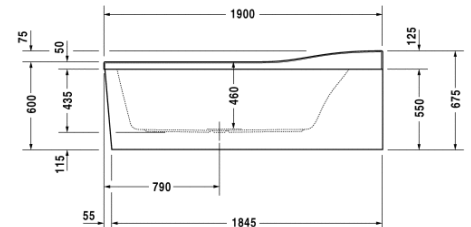

Bathtub # 70028200000000 / 760282001001000 /
760282002001000 / 760282003001000 / 760282004161000 /
760282005001000

Esplanade

Bathtub	Dimension	Weight	Order number
corner right, with acrylic panel and support frame, 5 mm sanitary acrylic			
Colors			
00 White Alpin			
Variant			
BathtubBasic model	1900 x 900 mm	88,000 kg	70028200000000
BathtubAir-System	1900 x 900 mm	88,000 kg	760282001001000
BathtubJet-System	1900 x 900 mm	88,000 kg	760282002001000
BathtubCombi-System P	1900 x 900 mm	88,000 kg	760282003001000
BathtubCombi-System E	1900 x 900 mm	88,000 kg	760282004161000
BathtubCombi-System L	1900 x 900 mm	88,000 kg	760282005001000
#website.AccessoriesBathWhirlTubs			
Headrest	-	-	790005
Bathtub anchors	-	-	790103
Rubber profile	-	-	790104
Surcharge	-	-	790660
#website.AccessoriesTubs			
Waste and overflow Quadroval, chrome	-	-	790297
Waste and overflow Quadroval with water inlet, chrome	-	-	790298
Waste and overflow	-	-	790279
Surcharge	-	-	790650
LED coloured light	-	-	790840
Sound	-	-	791851
#website.AccessoriesWhirl			
Surcharge	-	-	791207
Surcharge	-	-	790280
LED coloured light	-	-	791850
Sound	-	-	791852
Sound	-	-	791853