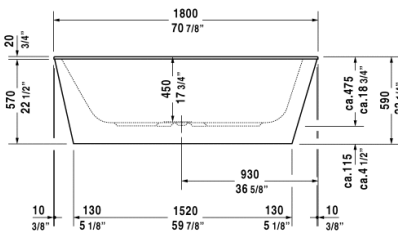

Bathtub # 700232000000090

Onto

Bathtub	Dimension	Weight	Order number
rectangle, built-in, 1/4" sanitary acrylic Additional information LED colored light with remote control is not suitable for tubs with conical furniture panel			
Colors			
00 White Alpin			
Variant			
BathtubBase tub	70 7/8" x 31 1/2" Inch	61,800 lb	700232000000090
#website.FurniturePanel			
Furniture panel	-	-	OT 8783
Furniture panel	-	-	OT 8788
Furniture panel	-	-	OT 8778
Furniture panel	-	-	OT 8939
Furniture panel	-	-	OT 8950
#website.AccessoriesTubs			
Support frame	-	-	790113
Waste and overflow	-	-	791212
Tube cover	-	-	791828
Tube cover	-	-	791829
Tile flange	-	-	790112
Stereo transducers for bathtubs and whirltubs	-	-	791818