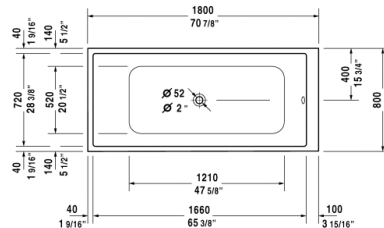

Bathtub # 700232000000090

Onto

Bathtub	Dimension	Weight	Order number
rectangle, built-in, 1/4" sanitary acrylic Additional information LED colored light with remote control is not suitable for tubs with conical furniture panel			
Colors			
00 White Alpin			
Variant			
BathtubBase tub	70 7/8" x 31 1/2" Inch	61,800 lb	700232000000090
#website.FurniturePanel			
Furniture panel	-	-	OT 8783
Furniture panel	-	-	OT 8788
Furniture panel	-	-	OT 8778
Furniture panel	-	-	OT 8939
Furniture panel	-	-	OT 8950
#website.AccessoriesTubs			
Support frame	-	-	790113
Waste and overflow	-	-	791212
Tube cover	-	-	791828
Tube cover	-	-	791829
Tile flange	-	-	790112
Stereo transducers for bathtubs and whirltubs	-	-	791818