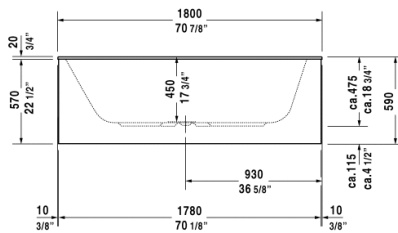

Bathtub # 700232000000090

Onto

Bathtub	Dimension	Weight	Order number
rectangle, built-in, 1/4" sanitary acrylic Additional information LED colored light with remote control is not suitable for tubs with conical furniture panel			
Colors			
00 White Alpin			
Variant			
BathtubBase tub	70 7/8" x 31 1/2" Inch	61,800 lb	700232000000090
#website.FurniturePanel			
Furniture panel	-	-	OT 8783
Furniture panel	-	-	OT 8788
Furniture panel	-	-	OT 8778
Furniture panel	-	-	OT 8939
Furniture panel	-	-	OT 8950
#website.AccessoriesTubs			
Support frame	-	-	790113
Waste and overflow	-	-	791212
Tube cover	-	-	791828
Tube cover	-	-	791829
Tile flange	-	-	790112
Stereo transducers for bathtubs and whirltubs	-	-	791818