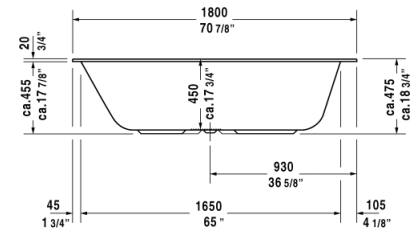

Bathtub # 700232000000090

Onto

Bathtub	Dimension	Weight	Order number
rectangle, built-in, 1/4" sanitary acrylic Additional information LED colored light with remote control is not suitable for tubs with conical furniture panel			
Colors			
00 White Alpin			
Variant			
BathtubBase tub	70 7/8" x 31 1/2" Inch	61,800 lb	700232000000090
#website.FurniturePanel			
Furniture panel	-	-	OT 8783
Furniture panel	-	-	OT 8788
Furniture panel	-	-	OT 8778
Furniture panel	-	-	OT 8939
Furniture panel	-	-	OT 8950
#website.AccessoriesTubs			
Support frame	-	-	790113
Waste and overflow	-	-	791212
Tube cover	-	-	791828
Tube cover	-	-	791829
Tile flange	-	-	790112
Stereo transducers for bathtubs and whirltubs	-	-	791818