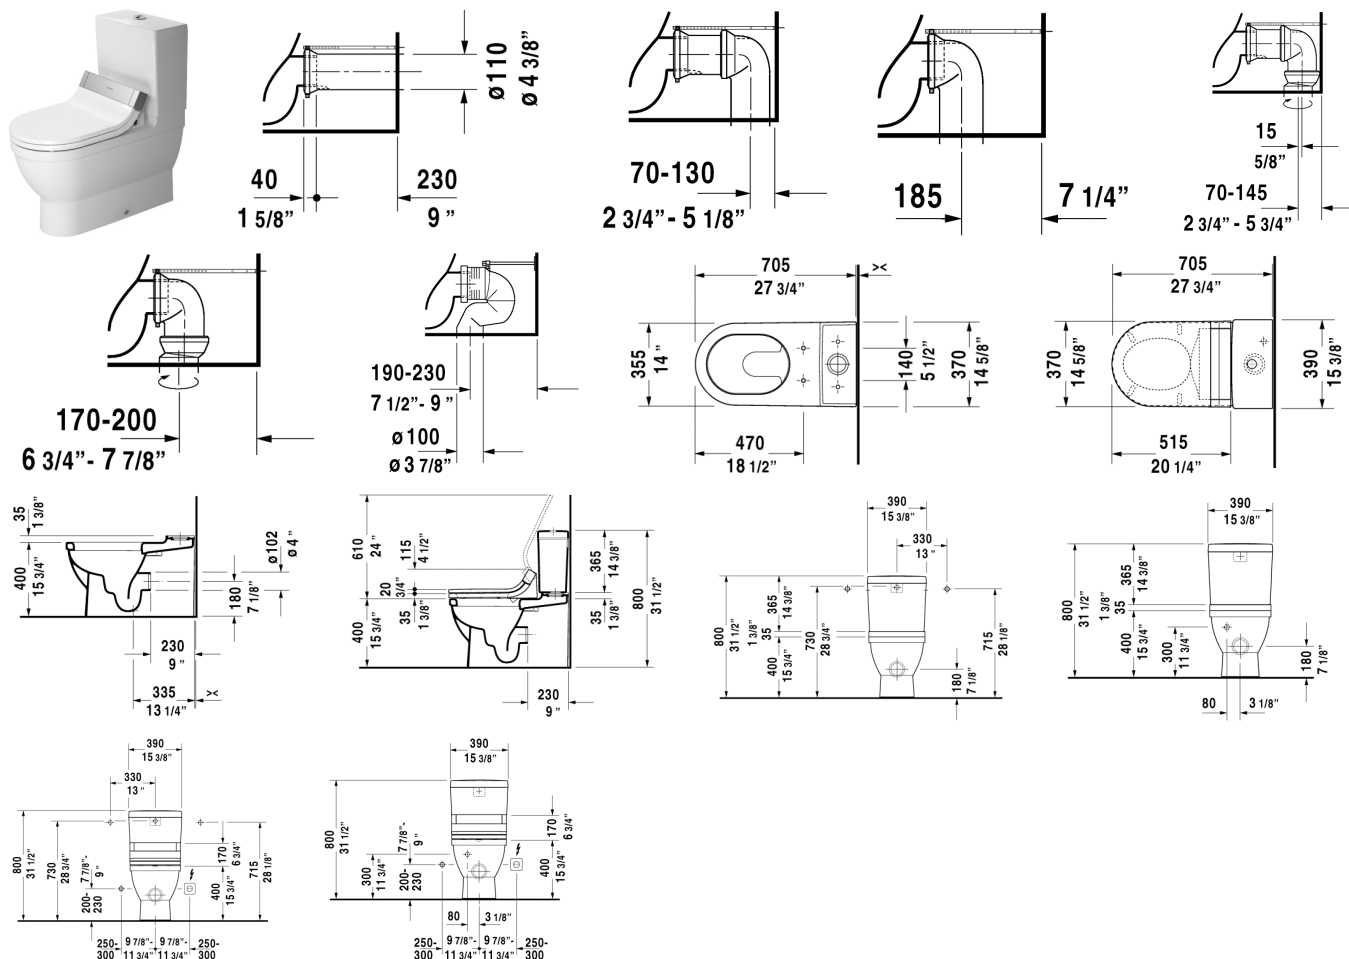

Toilet close-coupled # 214109..00

Starck 3

Toilet close-coupled	Dimension	Weight	Order number
washdown model, (without cistern), Outlet for Vario connector set, for horizontal and vertical outlet, length adjustable from 70 - 210 mm, and vario connecting bend, vertical outlet from 200 - 240 mm, fixings included Additional information suitable for SensoWash			
Colors			
00 White Alpin			
Variant			
Toilet close-coupled	14 5/8" x 27 3/4" Inch	75,600 lb	214109..00
Accessories			
Cistern	-	-	092000
Cistern	15 3/8" x 7 1/4" Inch	-	092010
Toilet seat and cover	-	4,400 lb	006332
Toilet seat and cover	-	4,400 lb	006339
Vario connector set	-	3,300 lb	001422