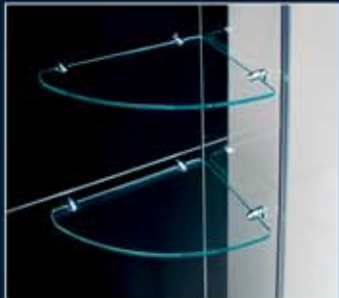

STATIONARY PANEL GLASS SHELVES (FOR DOORS 37"-61")