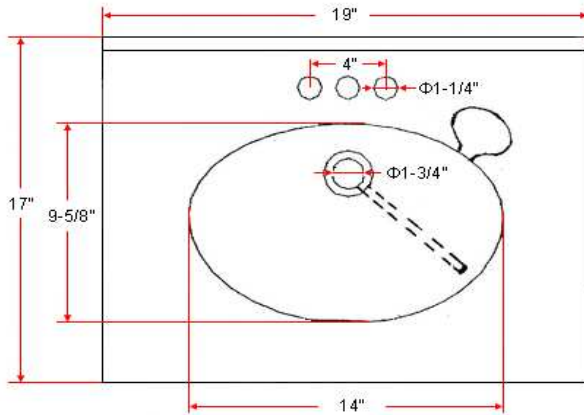

19" x 17" Oval Vanity Top

Specifications

- Material Content:** Cultured Marble
- Back splash:** Integrated
- Color:** Solid White / White on White / White on Bone
- Faucet Holes:** 3 holes, 4" center mount

Dimensions

Warranty & Compliances

- Warranty:** 1 Year Limited Warranty
- UPC:** Complaint
- CSA:** Complaint
- ANSI:** ANSI Z124.3 complaint

Order Codes & Finishes/Colors

	View Box	Sleeve Pack
Solid White	551242	551994
White on white	551044	552331
White on Bone	551093	552299