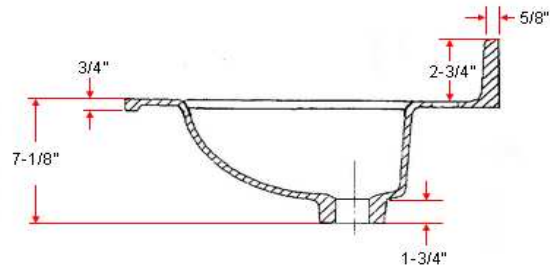

19" x 17" Oval Vanity Top

Specifications

- Material Content:** Cultured Marble
- Back splash:** Integrated
- Color:** Solid White / White on White / White on Bone
- Faucet Holes:** 3 holes, 4" center mount

Dimensions

Warranty & Compliances

- Warranty:** 1 Year Limited Warranty
- UPC:** Complaint
- CSA:** Complaint
- ANSI:** ANSI Z124.3 complaint

Order Codes & Finishes/Colors

	View Box	Sleeve Pack
Solid White	551242	551994
White on white	551044	552331
White on Bone	551093	552299