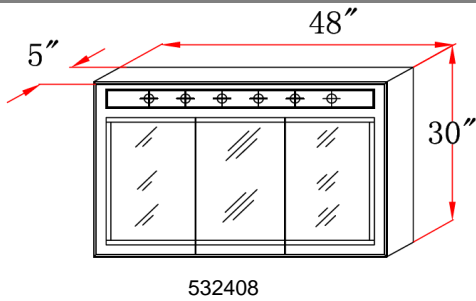

Concord Tri-View Surface Mount Lighted Cabinet

Specifications

- 2 stationary shelves
- 1/2" plywood sides
- Concealed adjustable hinges
- White gloss finish with satin nickel hardware
- Use 3-6, 60W medium base lamps

Dimensions

Warranty & Compliances

Warranty Limited 1 year warranty
California 93120 Compliant

Order Codes & Finishes/Colors

48" w x 5" d x 30" h	use six 60W M base bulbs	532408
36" w x 5" d x 30" h	use five 60W M base bulbs	532390
30" w x 5" d x 30" h	use four 60W M base bulbs	532382
24" w x 5" d x 30" h	use three 60W M base bulbs	532374