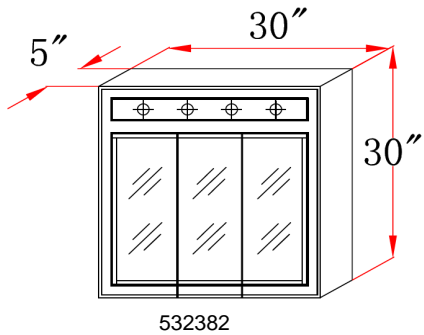

Concord Tri-View Surface Mount Lighted Cabinet

Specifications

- 2 stationary shelves
- 1/2" plywood sides
- Concealed adjustable hinges
- White gloss finish with satin nickel hardware
- Use 3-6, 60W medium base lamps

Dimensions

Warranty & Compliances

Warranty Limited 1 year warranty
California 93120 Compliant

Order Codes & Finishes/Colors

48" w x 5" d x 30" h	use six 60W M base bulbs	532408
36" w x 5" d x 30" h	use five 60W M base bulbs	532390
30" w x 5" d x 30" h	use four 60W M base bulbs	532382
24" w x 5" d x 30" h	use three 60W M base bulbs	532374