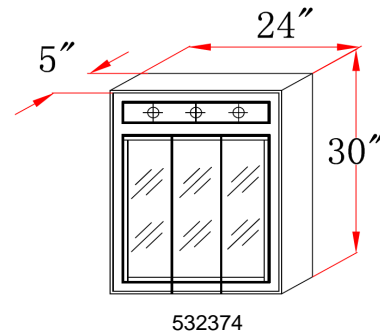

Concord Tri-View Surface Mount Lighted Cabinet

Specifications

- 2 stationary shelves
- 1/2" plywood sides
- Concealed adjustable hinges
- White gloss finish with satin nickel hardware
- Use 3-6, 60W medium base lamps

Dimensions

Warranty & Compliances

Warranty Limited 1 year warranty
California 93120 Compliant

Order Codes & Finishes/Colors

48" w x 5" d x 30" h	use six 60W M base bulbs	532408
36" w x 5" d x 30" h	use five 60W M base bulbs	532390
30" w x 5" d x 30" h	use four 60W M base bulbs	532382
24" w x 5" d x 30" h	use three 60W M base bulbs	532374