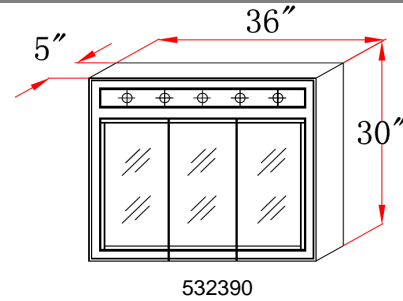

Concord Tri-View Surface Mount Lighted Cabinet

Specifications

- 2 stationary shelves
- 1/2" plywood sides
- Concealed adjustable hinges
- White gloss finish with satin nickel hardware
- Use 3-6, 60W medium base lamps

Dimensions

Warranty & Compliances

Warranty Limited 1 year warranty
California 93120 Compliant

Order Codes & Finishes/Colors

48" w x 5" d x 30" h	use six 60W M base bulbs	532408
36" w x 5" d x 30" h	use five 60W M base bulbs	532390
30" w x 5" d x 30" h	use four 60W M base bulbs	532382
24" w x 5" d x 30" h	use three 60W M base bulbs	532374