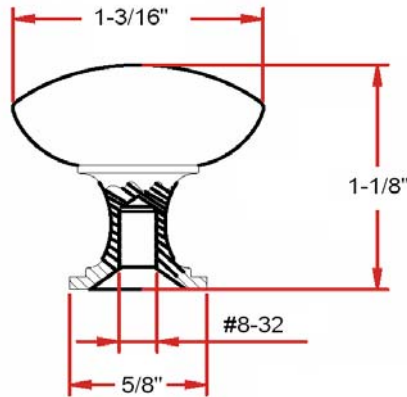

Midtown Cabinet Knob

Specifications

Metal Material	100% Zinc alloy
Packaging	Poly bag
Mounting:	Single point; 5/8" base
Hardware:	One 8-32 screw; included

Dimensions

Warranty & Compliances

Warranty	Limited 1 year warranty
ANSI/BHMA	N/A

Order Codes

Satin Nickel (US15)	203919
Oil Rubbed Bronze (US10B)	203901

Type:

Job:

Order Code:

Approvals: