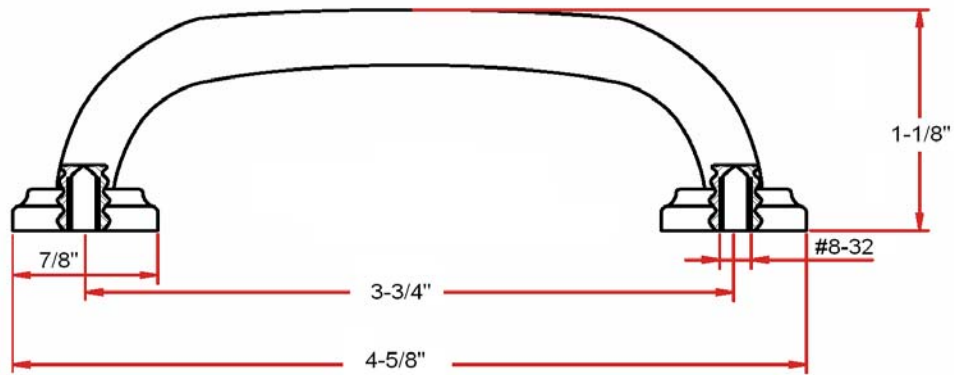

Town Square Cabinet Pull

Specifications

Metal Material	100% Zinc alloy
Packaging	Poly bag
Mounting:	95 MM
Hardware:	Two 8-32 screws; included

Dimensions

Warranty & Compliances

Warranty	Limited 1 year warranty
ANSI/BHMA	N/A