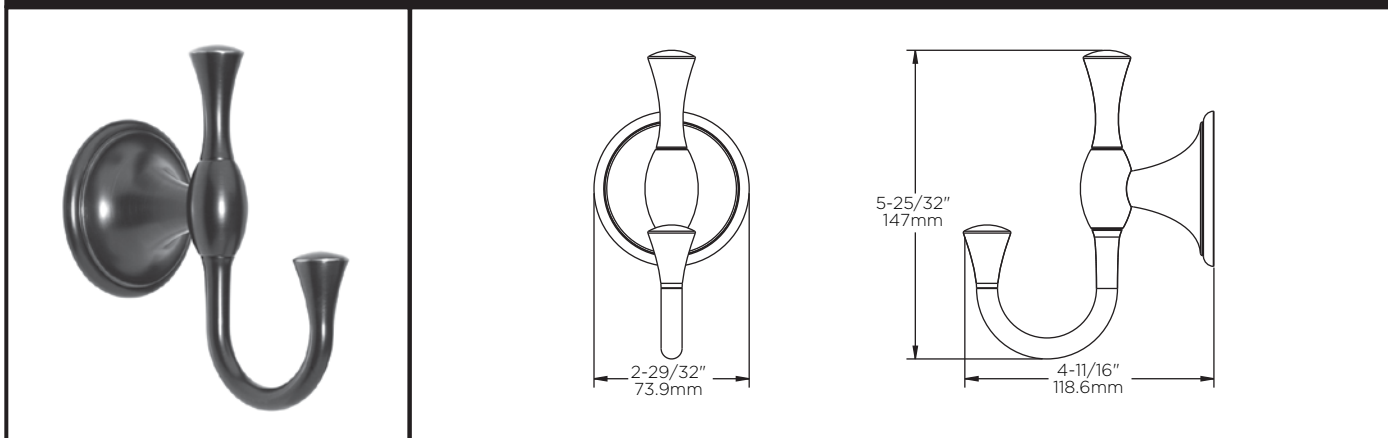

## Meridian

## DOUBLE ROBE HOOK

**MATERIALS:** Post - Zinc Alloy  
Wall Plate - Steel, Zinc Plated

**INSTALLATION:** Mount wall plate bracket(s) per installation instructions with supplied fasteners. Slip product over wall plate(s) and tighten set screws until secure.

**SPECIFICATION:** Surface mounted double robe hook shall be model \_\_\_\_\_  
(fill in model number) by Liberty Hardware Manufacturing Corporation.

see what Delta can do™