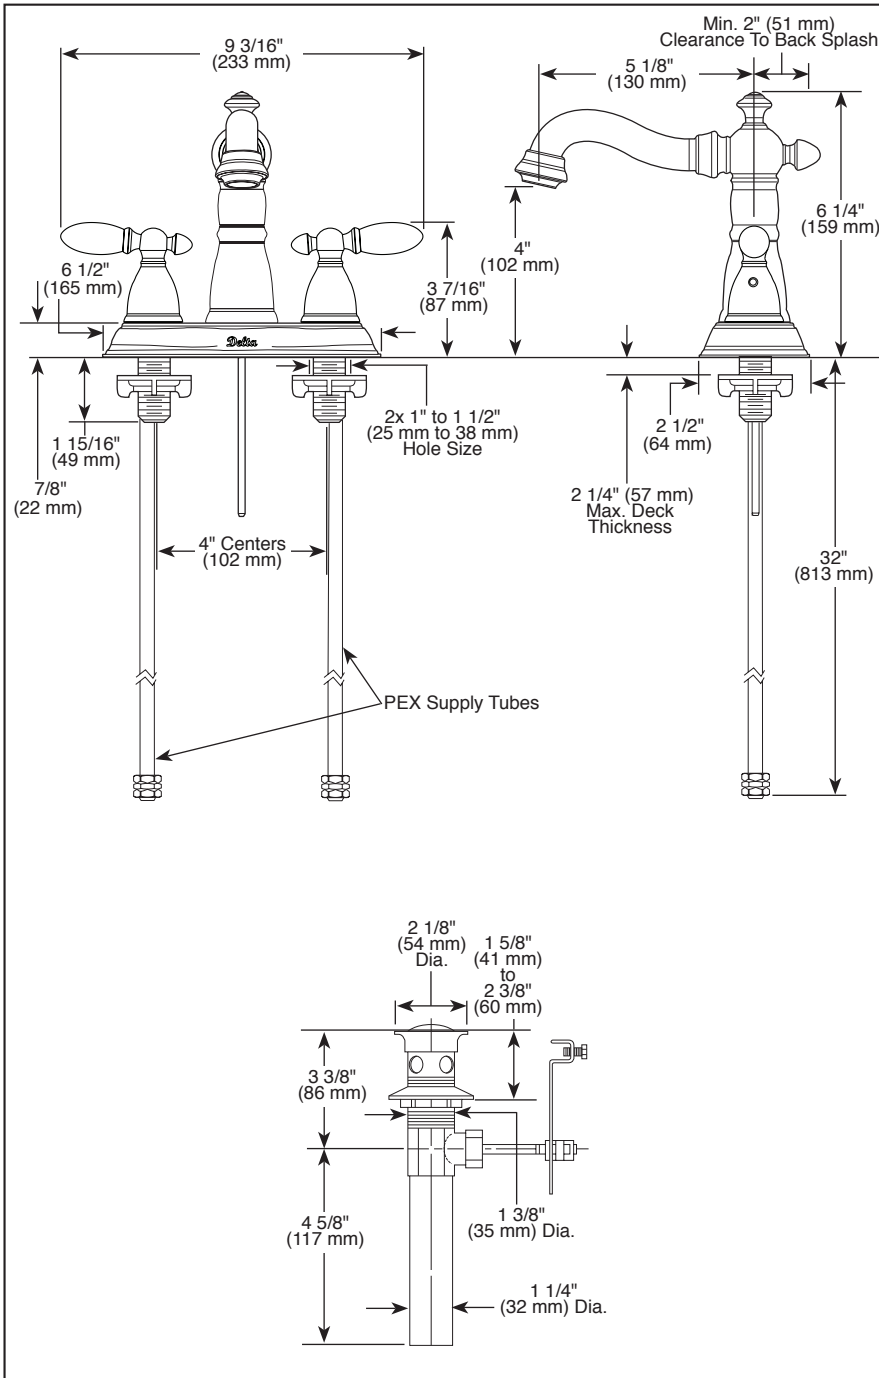

Submitted Model No.: _____
 Specific Features: _____

▲ Designate Proper Finish Suffix

Delta reserves the right (1) to make changes in specifications and materials, and (2) to change or discontinue models, both without notice or obligation. Dimensions are for reference only. See current full-line price book or www.specselect.com for finish options and product availability.

DSP-L-2555-MPU-DST Rev. A

LAVATORY FAUCETS

- Victorian® Bath Collection
- Two Handle Deck Mount
- 3 Hole Sink Applications
- 4" Centerset
- Diamond Seal® Technology

STANDARD SPECIFICATIONS:

- 4" (102 mm) centerset.
- 5 1/8" (130 mm) long, 6 1/4" (159 mm) high rigid spout.
- 1/4 turn handle stops.
- Lever handle. Control mechanism is a diamond embedded ceramic disc cartridge.
- Hot and cold stems are interchangeable.
- 3/8" O.D. straight pex supply tubes - 32" (813 mm) long.
- Models have metal drain with pop-up type fitting with plated flange and stopper.
- Maximum 1.5 gpm flowrate @ 60 PSI.
- Maximum mounting deck thickness is 2 1/4" (57 mm).