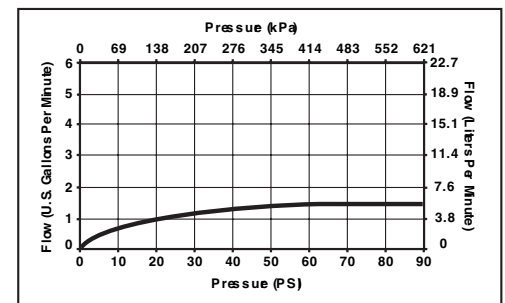

55 E. 111th Street, Indianapolis, Indiana 46280
350 South Edgeware Road, St. Thomas, ON N5P 4L1
© 2012 Masco Corporation of Indiana