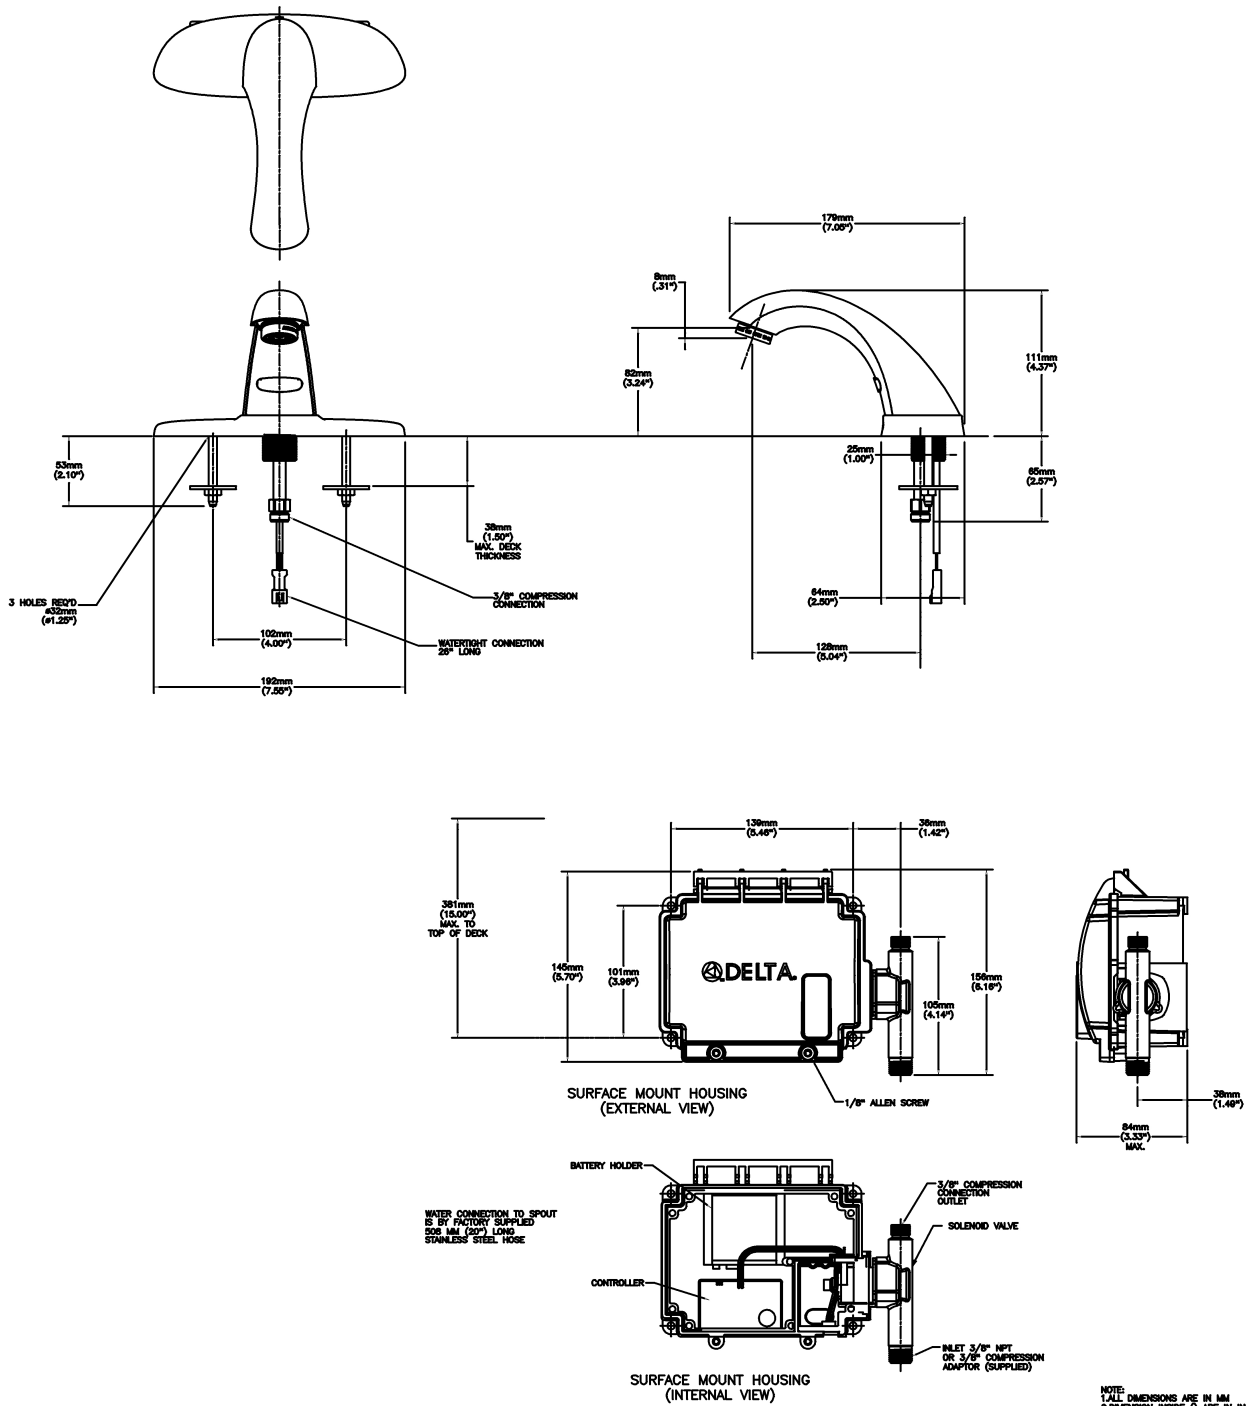

OPERATION:

- Low battery audible beep will activate after faucet shuts off when approximately 1500 cycles remain
- Operates with a 45 second maximum run time. Will reset once obstruction is removed.
- Serviceable filter screen upstream of the valve

(Dimensional drawing on following page)

Delta reserves the right (1) to make changes to specifications and materials, and (2) to change or discontinue models, both without notice or obligation. Dimensions are for reference. Measurement may vary plus or minus 6mm(0.25"). Mounting locations are suggested only. Check with local codes for requirements in your area. This spec was produced September 24, 2012.

Delta reserves the right (1) to make changes to specifications and materials, and (2) to change or discontinue models, both without notice or obligation. Dimensions are for reference. Measurement may vary plus or minus 6mm(0.25"). Mounting locations are suggested only. Check with local codes for requirements in your area. This spec was produced September 24, 2012.