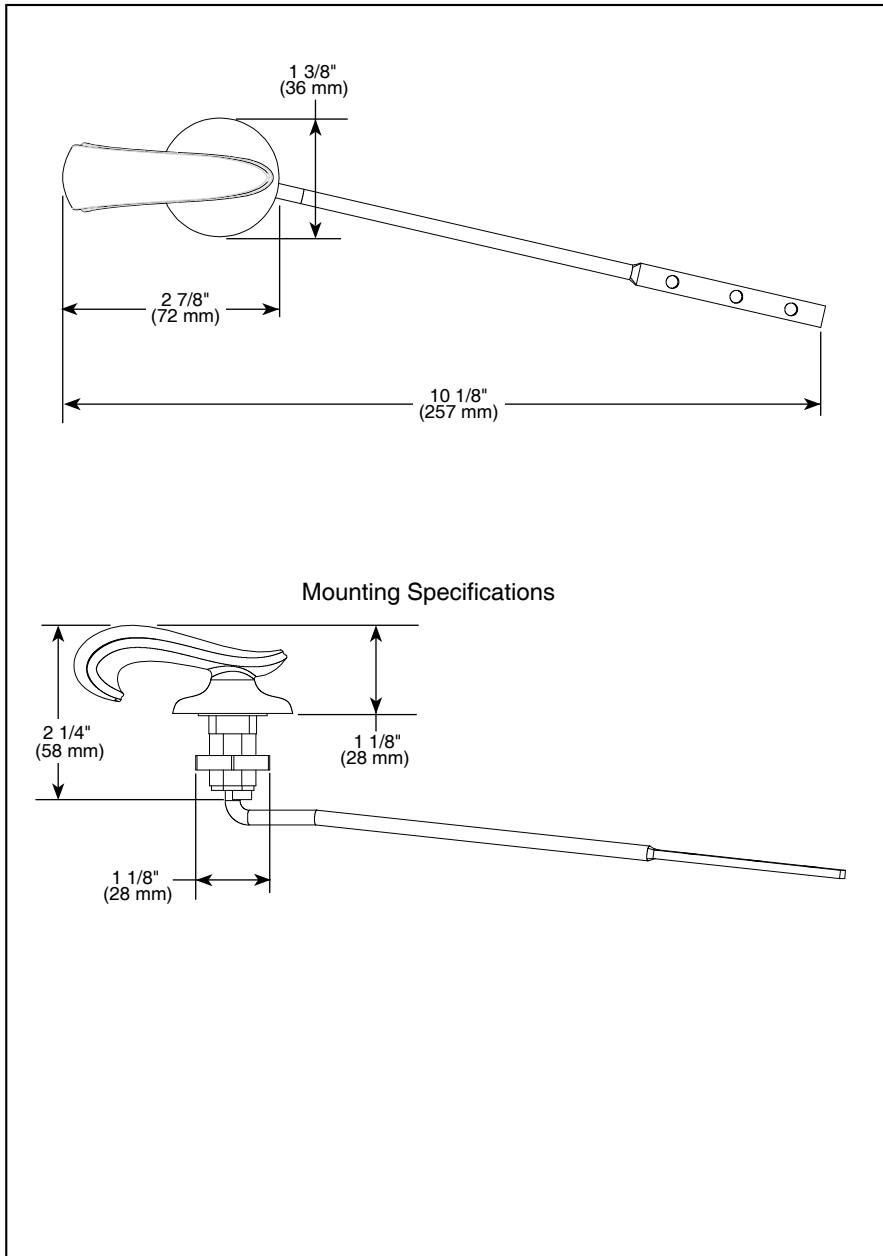

ACCESSORIES

- Cassidy™ Bath Collection
- Tank Lever - French Curve Handle

Submitted Model No.: _____

Specific Features: _____

STANDARD SPECIFICATIONS:

- Installation instructions included with product.
- Front mount installation.